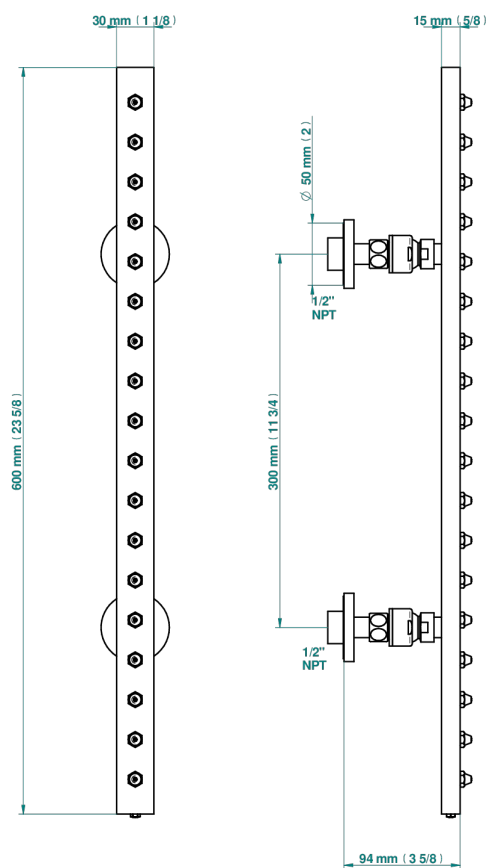

# MONTAIGNE LEONARDO GREY MARBLE

G3T-900/US

Rain-bar, rectangular with 18 picots, 23 1/2" long - with easyclean system

17731

11/01/2023

## CHARACTERISTIC

- Montaigne Leonardo Grey marble
- Rain-bar, rectangular with 18 picots, 23 1/2" long - with easyclean system

## TECHNICAL SPECS

- Recommandé : 3 bars (max. 5 bars) - Advised : 43,5 psi (max. 72 psi)
- 8 l/min à 3 bars (2.12 gpm at 43.5 psi)