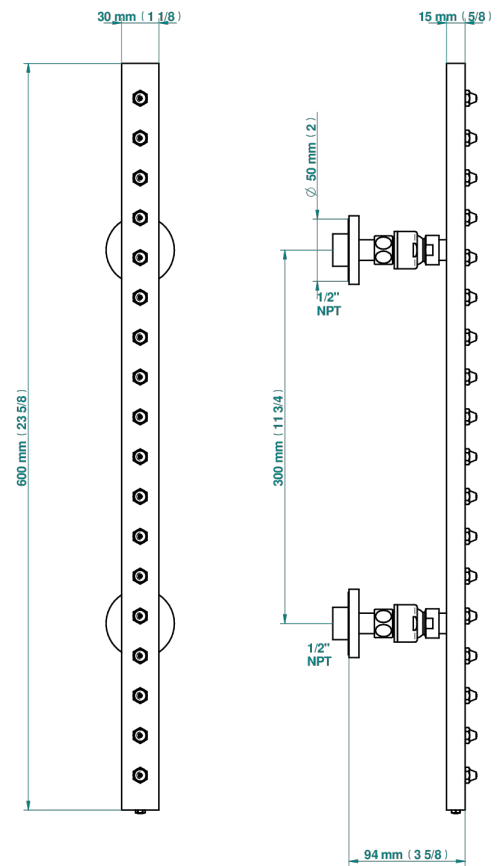

MONTAIGNE GRAND ANTIQUE MARBLE

G3R-900/US

Rain-bar, rectangular with 18 picots, 23 1/2" long - with easyclean system

THG[®]
PARIS

17731

11/01/2023

CHARACTERISTIC

- Montaigne Grand Antique marble
- Rain-bar, rectangular with 18 picots, 23 1/2" long - with easyclean system

TECHNICAL SPECS

- Recommandé : 3 bars (max. 5 bars) - Advised : 43,5 psi (max. 72 psi)
- 8 l/min à 3 bars (2.12 gpm at 43.5 psi)

AVAILABLE FINITIONS

Black ceram - D30
Blush PVD - H62
Brass color PVD - H49
Brown bronze color PVD - F33
Chrome polished - A02
Chrome polished / gold polished - G02