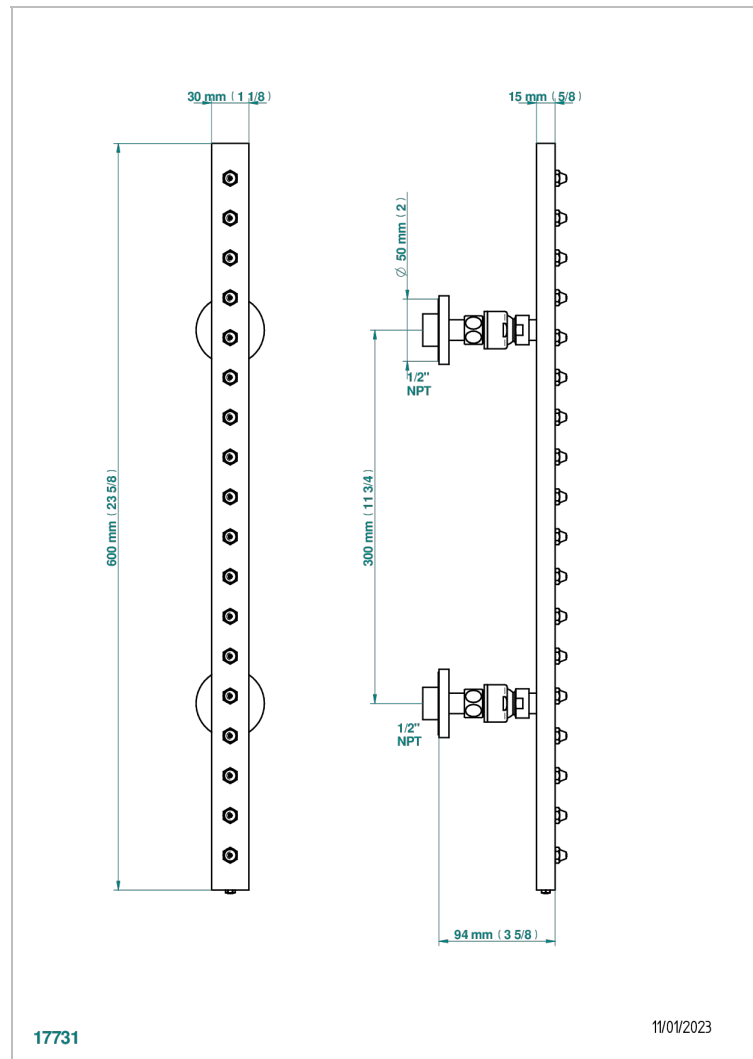

POMME CLEAR SATINY CRYSTAL

A42-900/US

Rain-bar, rectangular with 18 picots, 23 1/2" long - with easyclean system

CHARACTERISTIC

- Pomme Clear satiny crystal
- Rain-bar, rectangular with 18 picots, 23 1/2" long - with easyclean system

TECHNICAL SPECS

- Recommandé : 3 bars (max. 5 bars) - Advised : 43,5 psi (max. 72 psi)
- 8 l/min à 3 bars (2.12 gpm at 43.5 psi)

AVAILABLE FINITIONS

Black ceram - D30
Blush PVD - H62
Brass color PVD - H49
Brown bronze color PVD - F33
Chrome polished - A02
Chrome polished / gold polished - G02