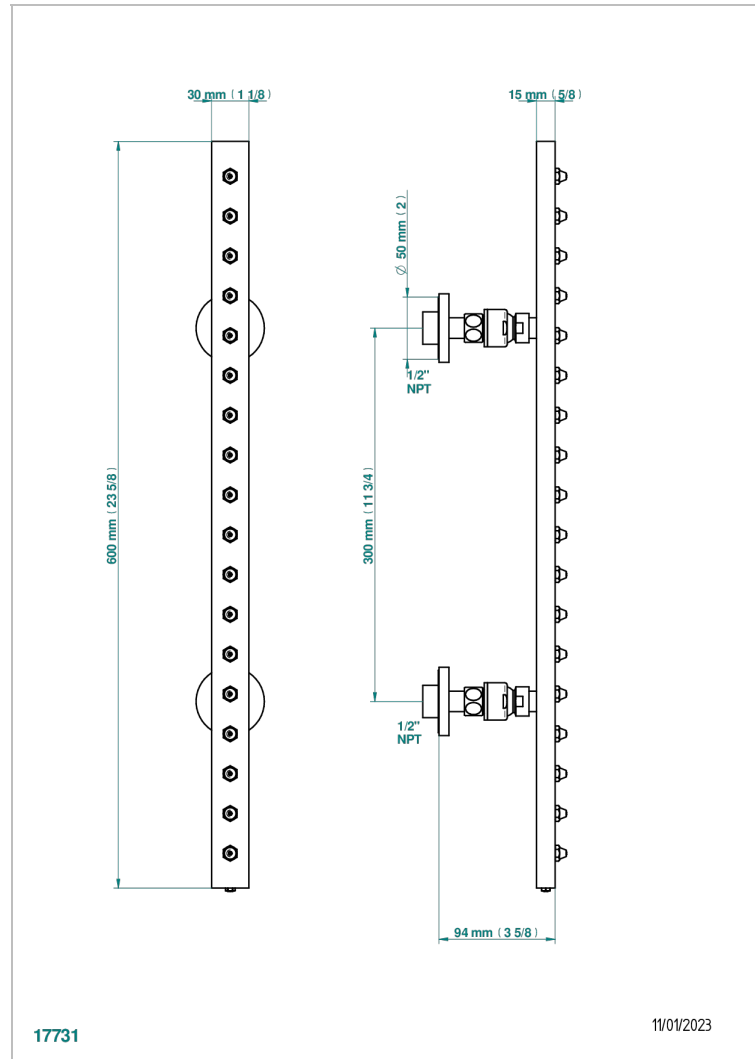

BAMBOU CLEAR CRYSTAL

A35-900/US

Rain-bar, rectangular with 18 picots, 23 1/2" long - with easyclean system

CHARACTERISTIC

- BamboU Clear crystal
- Rain-bar, rectangular with 18 picots, 23 1/2" long - with easyclean system

TECHNICAL SPECS

- Recommandé : 3 bars (max. 5 bars) - Advised : 43,5 psi (max. 72 psi)
- 8 l/min à 3 bars (2.12 gpm at 43.5 psi)

AVAILABLE FINITIONS

Black ceram - D30
Blush PVD - H62
Brass color PVD - H49
Brown bronze color PVD - F33
Chrome polished - A02
Chrome polished / gold polished - G02

Matt graphite PVD - H65
Matt nickel (American satin) - C01
Matt nickel color PVD - H56
Nickel antique / Sovereign - H28
Nickel color PVD - H55
Nickel polished - B01

Soft gold - F30
Soft matt gold - F31
Umber PVD - H66