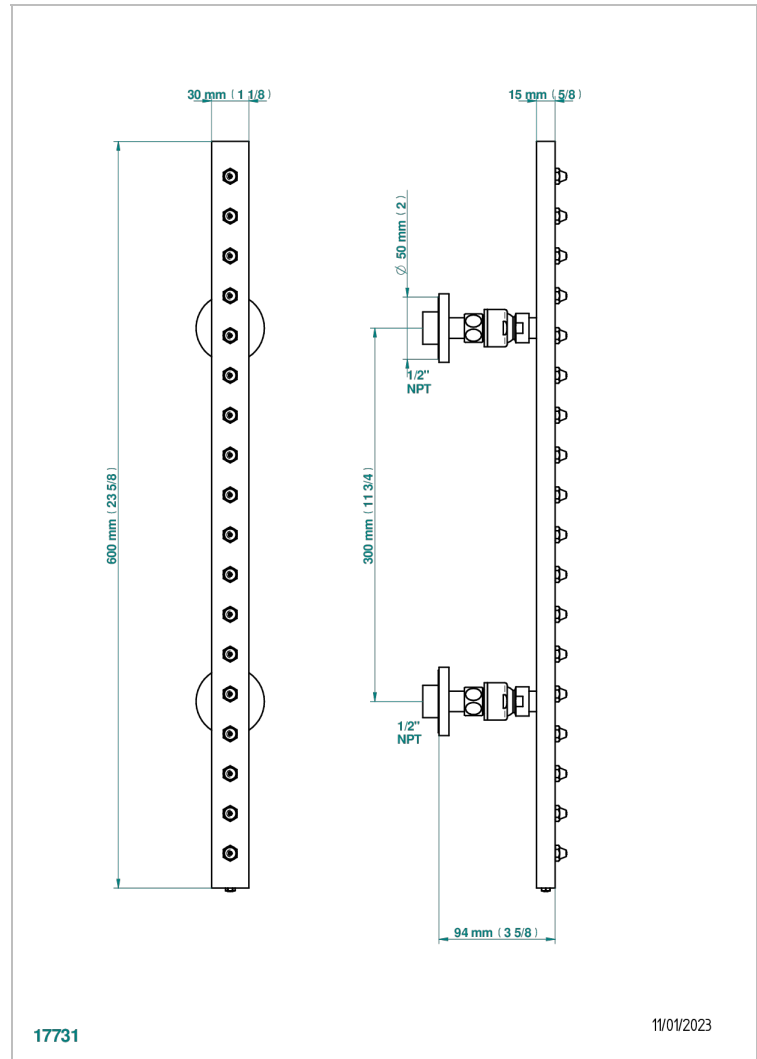

BAMBOU AMBER CRYSTAL

A34-900/US

Rain-bar, rectangular with 18 picots, 23 1/2" long - with easyclean system

CHARACTERISTIC

- Bambo Amber crystal
- Rain-bar, rectangular with 18 picots, 23 1/2" long - with easyclean system

TECHNICAL SPECS

- Recommandé : 3 bars (max. 5 bars) - Advised : 43,5 psi (max. 72 psi)
- 8 l/min à 3 bars (2.12 gpm at 43.5 psi)

AVAILABLE FINITIONS

Black ceram - D30
Blush PVD - H62
Brass color PVD - H49
Brown bronze color PVD - F33
Chrome polished - A02
Chrome polished / gold polished - G02

Matt graphite PVD - H65
Matt nickel (American satin) - C01
Matt nickel color PVD - H56
Nickel antique / Sovereign - H28
Nickel color PVD - H55
Nickel polished - B01

Soft gold - F30
Soft matt gold - F31
Umber PVD - H66