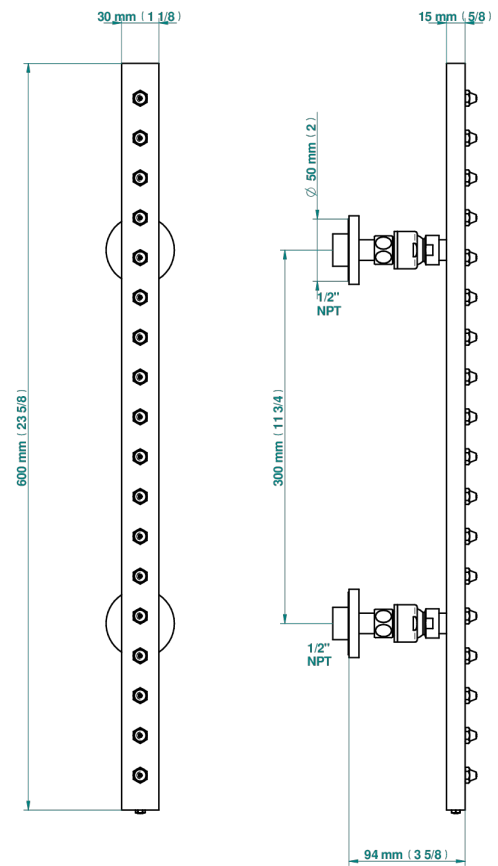

# BAMBOU BLACK CRYSTAL

A33-900/US

Rain-bar, rectangular with 18 picots, 23 1/2" long - with easyclean system

17731

11/01/2023

## CHARACTERISTIC

- Bambou Black crystal
- Rain-bar, rectangular with 18 picots, 23 1/2" long - with easyclean system

## TECHNICAL SPECS

- Recommandé : 3 bars (max. 5 bars) - Advised : 43,5 psi (max. 72 psi)
- 8 l/min à 3 bars (2.12 gpm at 43.5 psi)