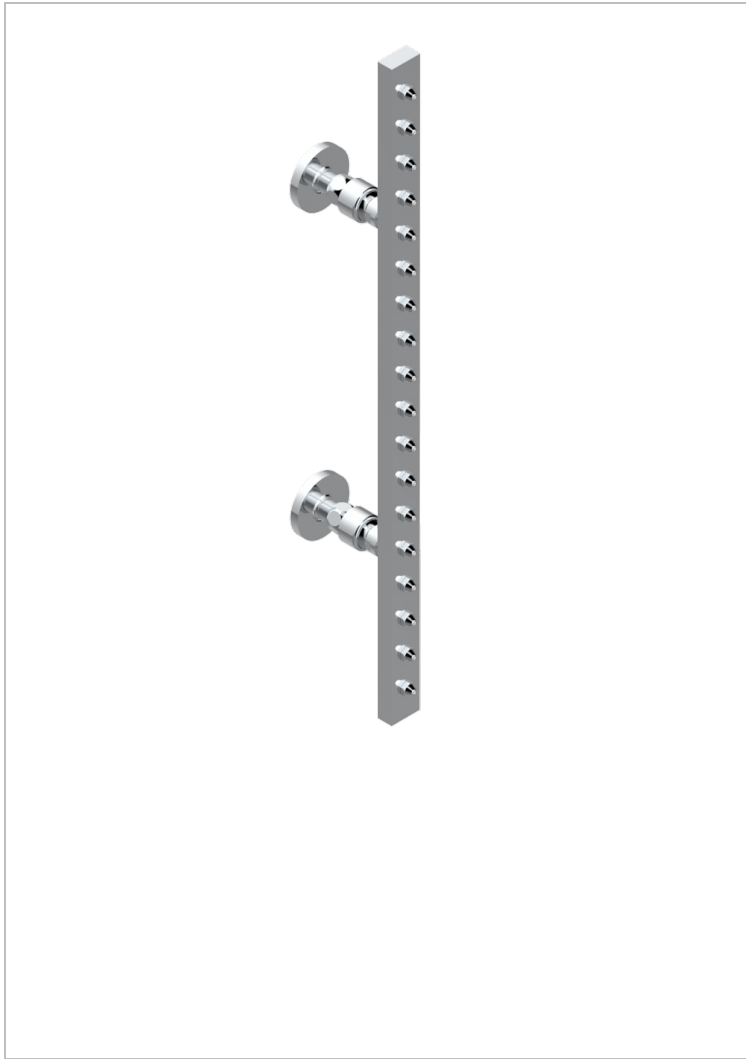

Wall mounted pivot and swivel rainbar, 600 mm (square), with 18 jets with Easyclean system

17730

11/01/2023

CHARACTERISTIC

- Le 11
- Wall mounted pivot and swivel rainbar, 600 mm (square), with 18 jets with Easyclean system

TECHNICAL SPECS

- Recommandé : 3 bars (max. 5 bars) - Advised : 43,5 psi (max. 72 psi)
- 8 l/min à 3 bars (2.12 gpm at 43.5 psi)

AVAILABLE FINITIONS

Antique nickel - H28
 Black ceram - D30
 Blush PVD - H62
 Brass color PVD - H49
 Brown bronze color PVD - F33
 Gold color PVD - H52

Nickel color PVD - H55
 Polished chrome (color finish) - A02
 Polished chrome / Polished gold (color finish) - G02
 Polished gold (color finish) - F01
 Polished nickel - B01
 Soft gold - F30

Soft matt gold - F31
 Umber PVD - H66
 Varnished matt antique red copper (color finish) - H07