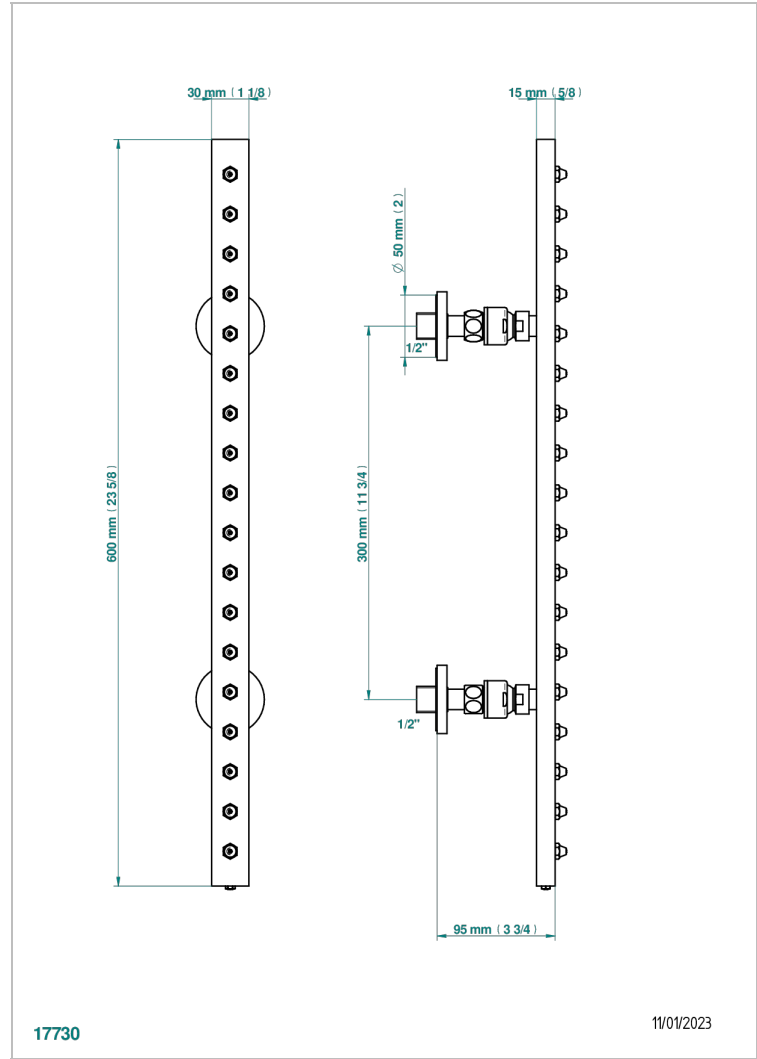

Wall mounted pivot and swivel rainbar, 600 mm (square), with 18 jets with Easyclean system

17730

11/01/2023

CHARACTERISTIC

- Le 11
- Wall mounted pivot and swivel rainbar, 600 mm (square), with 18 jets with Easyclean system

TECHNICAL SPECS

- Recommandé : 3 bars (max. 5 bars) - Advised : 43,5 psi (max. 72 psi)
- 8 l/min à 3 bars (2.12 gpm at 43.5 psi)

AVAILABLE FINITIONS

Antique nickel - H28
 Black ceram - D30
 Blush PVD - H62
 Brass color PVD - H49
 Brown bronze color PVD - F33
 Gold color PVD - H52

Nickel color PVD - H55
 Polished chrome (color finish) - A02
 Polished chrome / Polished gold (color finish) - G02
 Polished gold (color finish) - F01
 Polished nickel - B01
 Soft gold - F30

Soft matt gold - F31
 Umber PVD - H66
 Varnished matt antique red copper (color finish) - H07