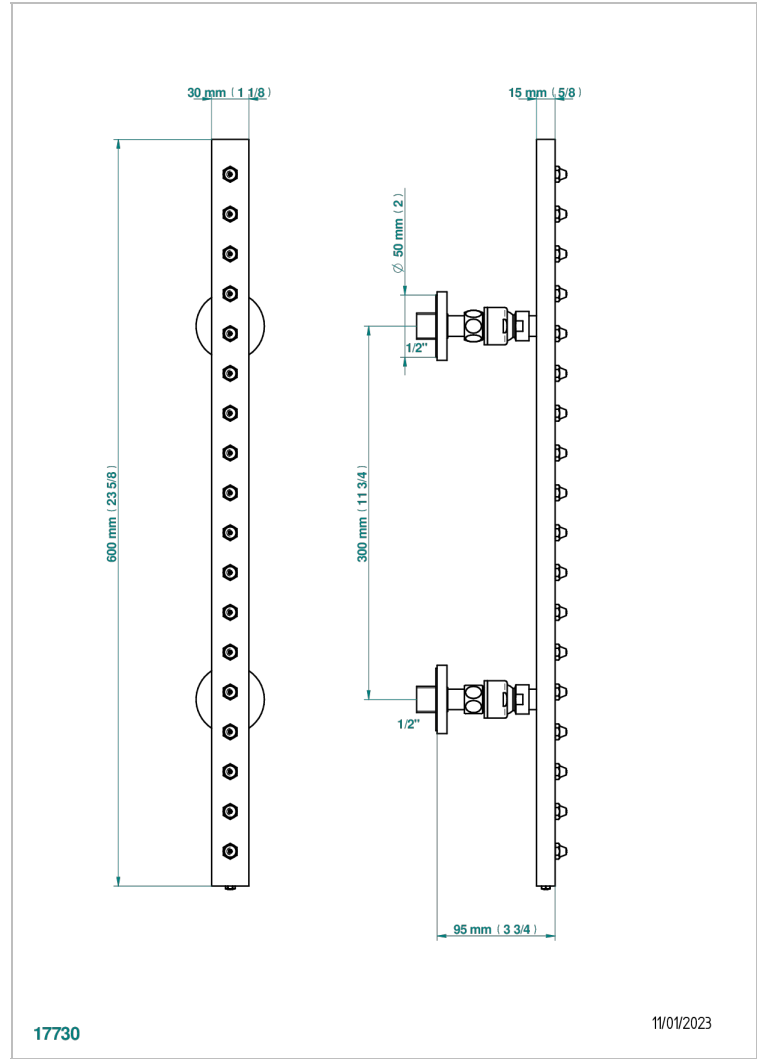

Wall mounted pivot and swivel rainbar, 600 mm (square), with 18 jets with Easyclean system

### CHARACTERISTIC

- Le 11
- Wall mounted pivot and swivel rainbar, 600 mm (square), with 18 jets with Easyclean system

### TECHNICAL SPECS

- Recommandé : 3 bars (max. 5 bars) - Advised : 43,5 psi (max. 72 psi)
- 8 l/min à 3 bars (2.12 gpm at 43.5 psi)