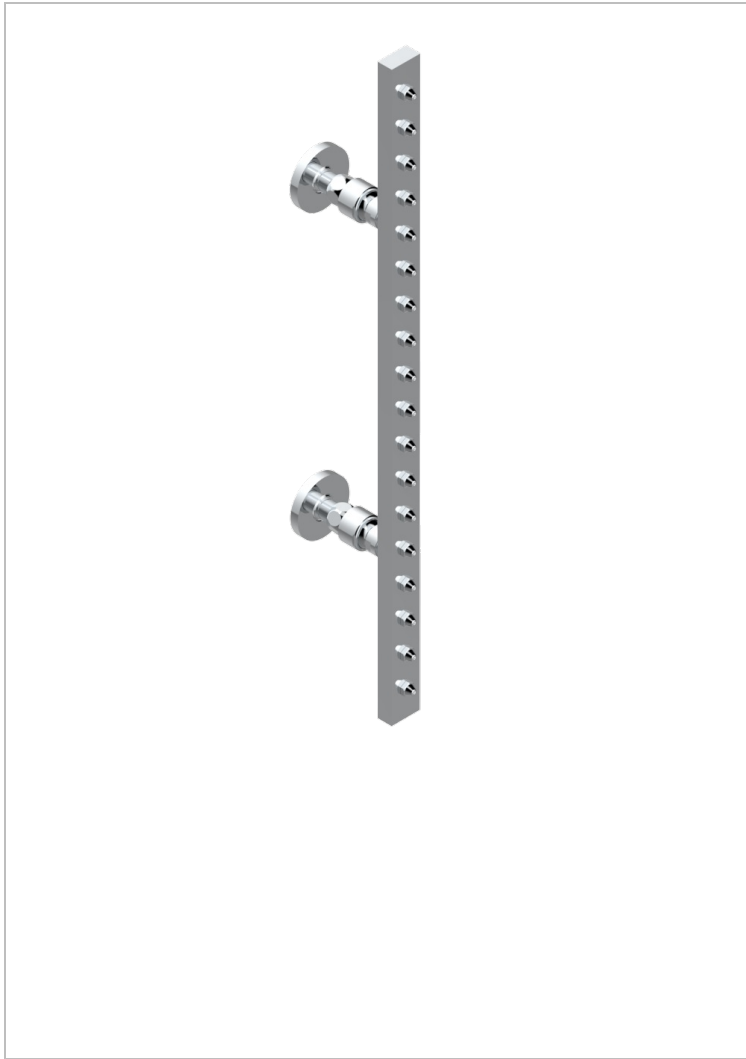

Wall mounted pivot and swivel rainbar, 600 mm (square), with 18 jets with Easyclean system

### CHARACTERISTIC

- Le 11
- Wall mounted pivot and swivel rainbar, 600 mm (square), with 18 jets with Easyclean system

### AVAILABLE FINITIONS

Antique nickel - H28  
 Black ceram - D30  
 Blush PVD - H62  
 Brass color PVD - H49  
 Brown bronze color PVD - F33  
 Gold color PVD - H52

Graphite PVD - H64  
 Lacquered light bronze - D01  
 Matt Umber PVD - H67  
 Matt blush PVD - H60  
 Matt brass color PVD - H50  
 Matt brown bronze color PVD - F34