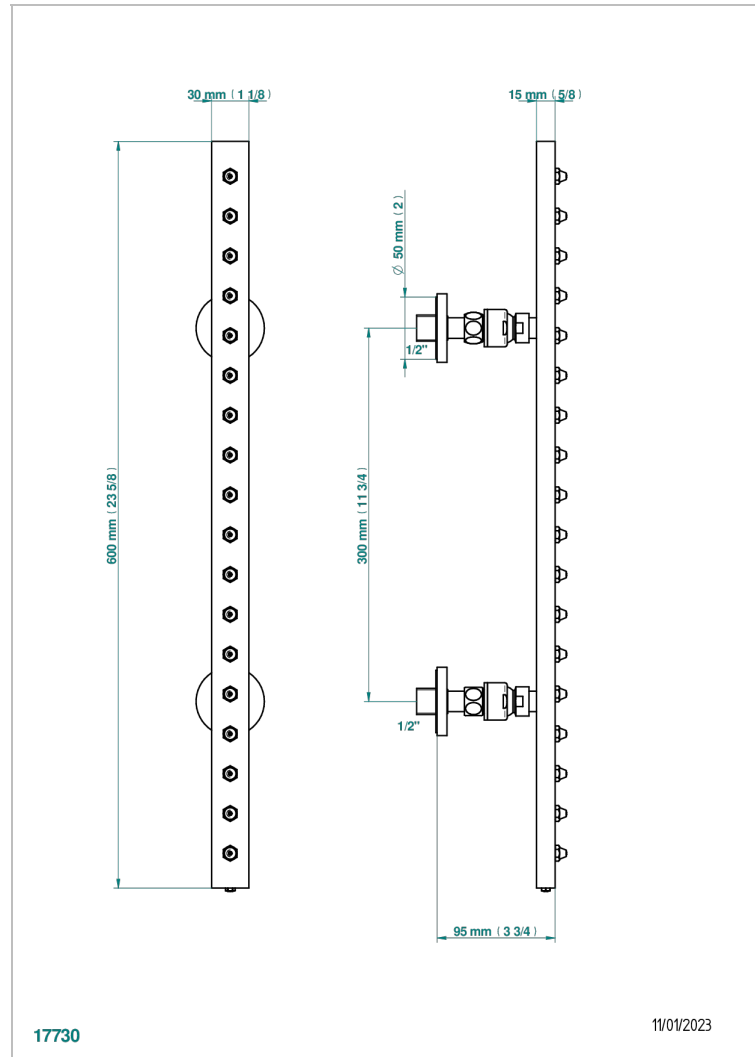

Wall mounted pivot and swivel rainbar, 600 mm (square), with 18 jets with Easyclean system

17730

11/01/2023

CHARACTERISTIC

- Spirit
- Wall mounted pivot and swivel rainbar, 600 mm (square), with 18 jets with Easyclean system

TECHNICAL SPECS

- Recommandé : 3 bars (max. 5 bars) - Advised : 43,5 psi (max. 72 psi)
- 8 l/min à 3 bars (2.12 gpm at 43.5 psi)

AVAILABLE FINITIONS

Antique nickel - H28
Black ceram - D30
Blush PVD - H62
Brass color PVD - H49
Brown bronze color PVD - F33
Gold color PVD - H52