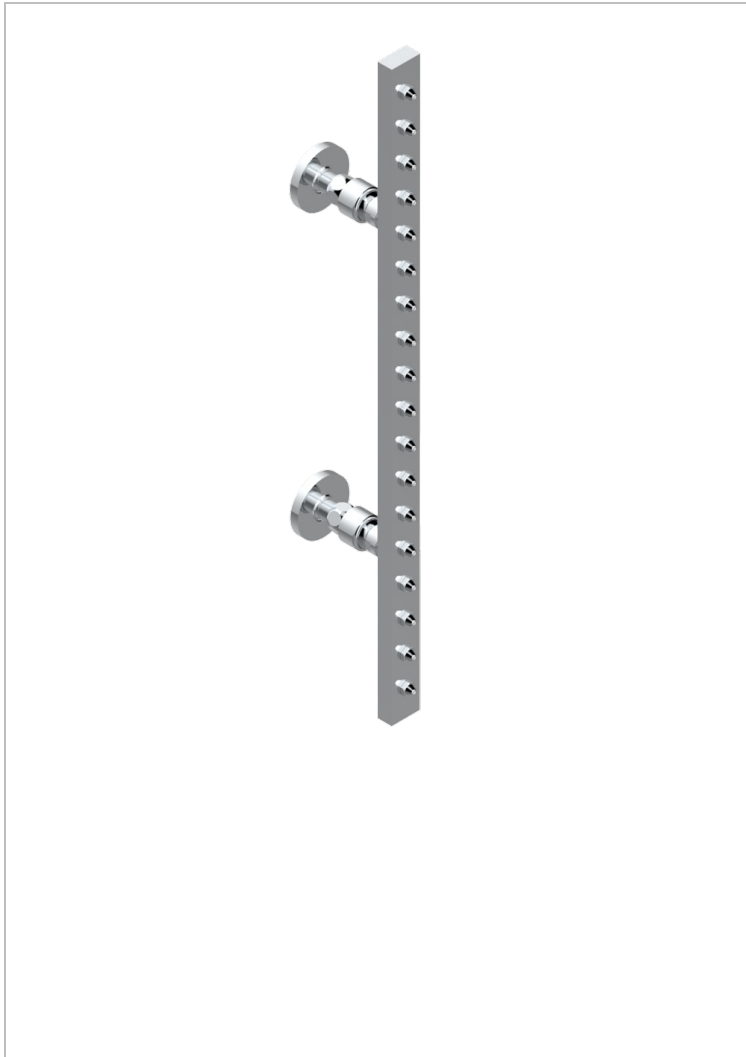

Wall mounted pivot and swivel rainbar, 600 mm (square), with 18 jets with Easyclean system

17730

11/01/2023

CHARACTERISTIC

- Spirit
- Wall mounted pivot and swivel rainbar, 600 mm (square), with 18 jets with Easyclean system

TECHNICAL SPECS

- Recommandé : 3 bars (max. 5 bars) - Advised : 43,5 psi (max. 72 psi)
- 8 l/min à 3 bars (2.12 gpm at 43.5 psi)

AVAILABLE FINITIONS

Antique nickel - H28
Black ceram - D30
Blush PVD - H62
Brass color PVD - H49
Brown bronze color PVD - F33
Gold color PVD - H52

Natural smoked Brass - A13
Nickel color PVD - H55
Polished chrome (color finish) - A02
Polished chrome / Polished gold (color finish) - G02
Polished gold (color finish) - F01
Polished nickel - B01

Soft gold - F30
Soft matt gold - F31
Umber PVD - H66
Varnished matt antique red copper (color finish) - H07