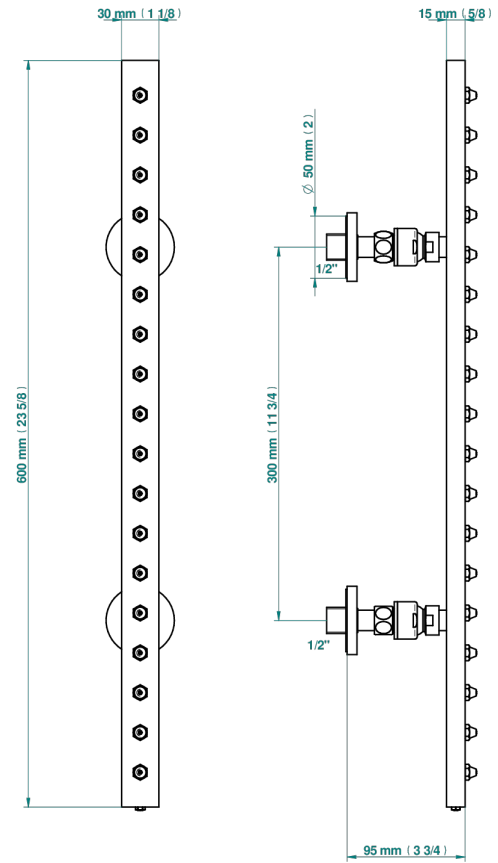

# SPIRIT WITH LEVER

G58-900

Wall mounted pivot and swivel rainbar, 600 mm (square), with 18 jets with Easyclean system

THG<sup>®</sup>  
PARIS

17730

11/01/2023

## CHARACTERISTIC

- Spirit with lever
- Wall mounted pivot and swivel rainbar, 600 mm (square), with 18 jets with Easyclean system

## TECHNICAL SPECS

- Recommandé : 3 bars (max. 5 bars) - Advised : 43,5 psi (max. 72 psi)
- 8 l/min à 3 bars (2.12 gpm at 43.5 psi)