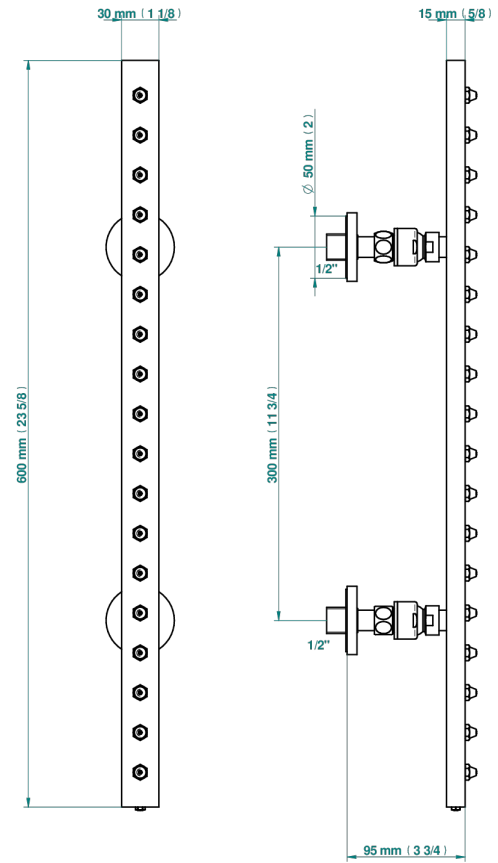

SPIRIT WITH LEVER

G58-900

Wall mounted pivot and swivel rainbar, 600 mm (square), with 18 jets with Easyclean system

THG[®]
PARIS

17730

11/01/2023

CHARACTERISTIC

- Spirit with lever
- Wall mounted pivot and swivel rainbar, 600 mm (square), with 18 jets with Easyclean system

TECHNICAL SPECS

- Recommandé : 3 bars (max. 5 bars) - Advised : 43,5 psi (max. 72 psi)
- 8 l/min à 3 bars (2.12 gpm at 43.5 psi)

AVAILABLE FINITIONS

Antique nickel - H28
Black ceram - D30
Blush PVD - H62
Brass color PVD - H49
Brown bronze color PVD - F33
Gold color PVD - H52