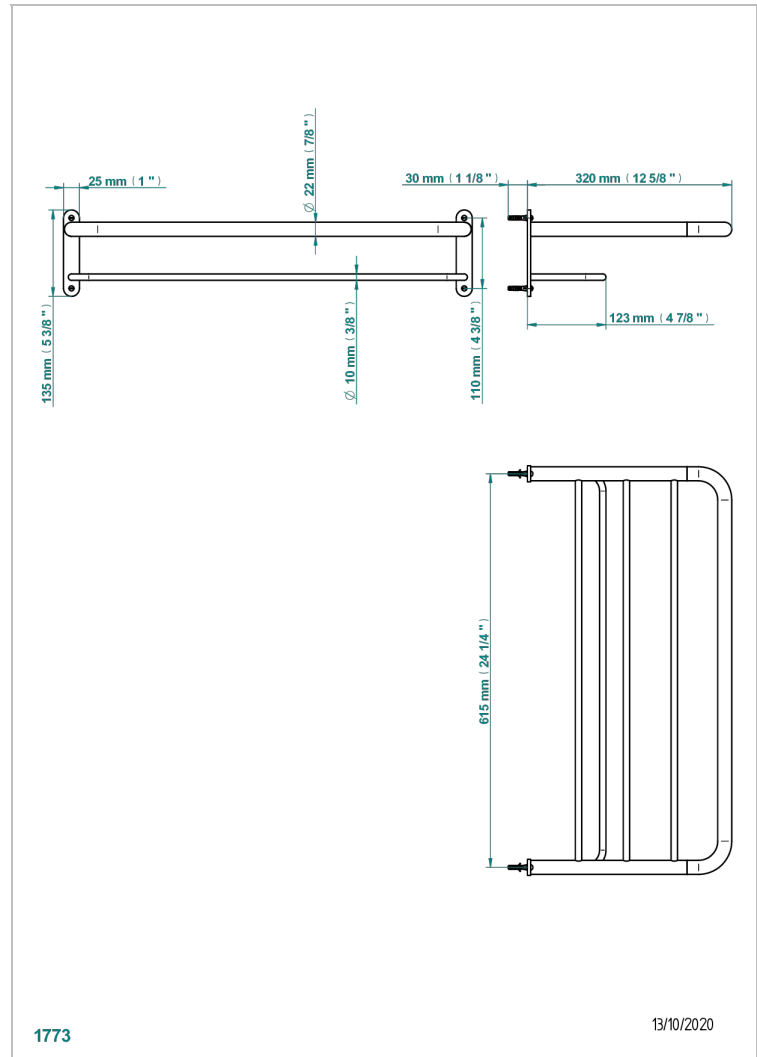

TROCADERO LAPIS LAZULI

U7B-4RACK2

Wall mounted towel rack 24 1/4" x 12 5/8" (not available in PVD finishes)

1773

13/10/2020

CHARACTERISTIC

- Trocadéro Lapis Lazuli
- Wall mounted towel rack 24 1/4" x 12 5/8" (not available in PVD finishes)

AVAILABLE FINITIONS

Chrome polished - A02
Gold mat - F07
Gold polished - F01
Light coated bronze - D01
Matt chrome (American satin) - C02
Matt nickel (American satin) - C01

Nickel antique / Sovereign - H28
Nickel polished - B01
Soft gold - F30
Soft matt gold - F31