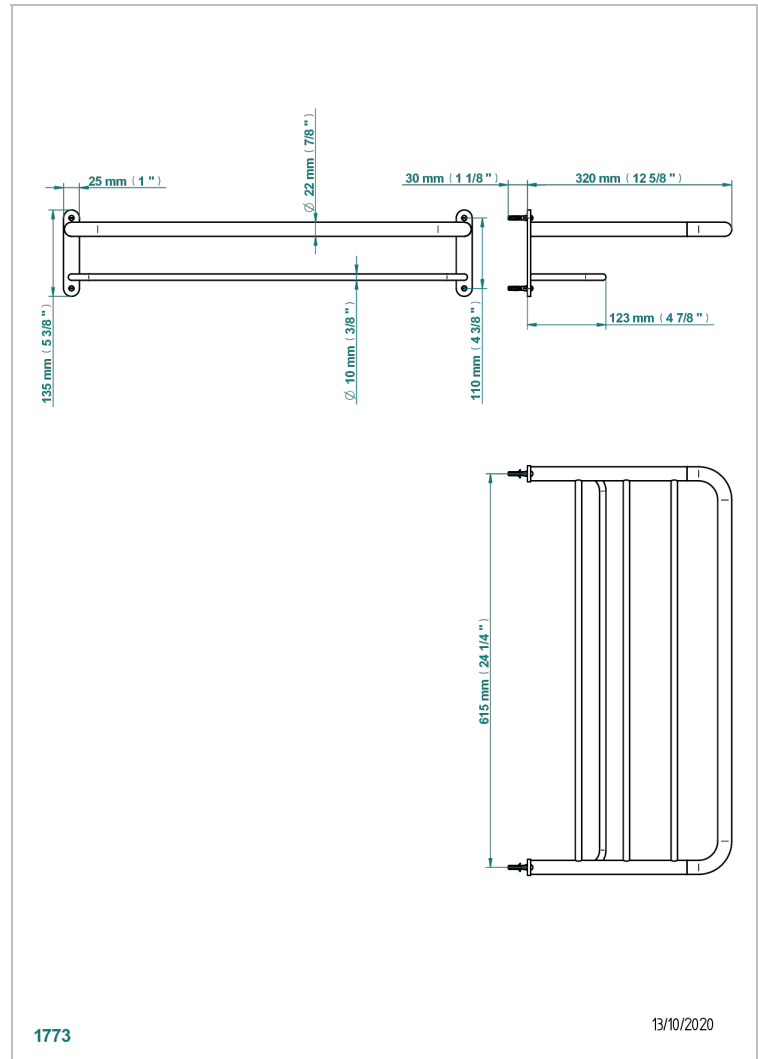

# TROCADERO LAPIS LAZULI

U7B-4RACK2

Towel rail and rack, 615 x 320 mm (not available in PVD finishes)

THG<sup>®</sup>  
PARIS

1773

13/10/2020

## CHARACTERISTIC

- Trocadéro Lapis Lazuli
- Towel rail and rack, 615 x 320 mm (not available in PVD finishes)

## AVAILABLE FINITIONS

Antique nickel - H28  
Lacquered light bronze - D01  
Matt chrome - C02  
Matt gold - F07  
Matt nickel (color finish) - C01  
Polished chrome (color finish) - A02

Polished gold (color finish) - F01  
Polished nickel - B01  
Soft gold - F30  
Soft matt gold - F31