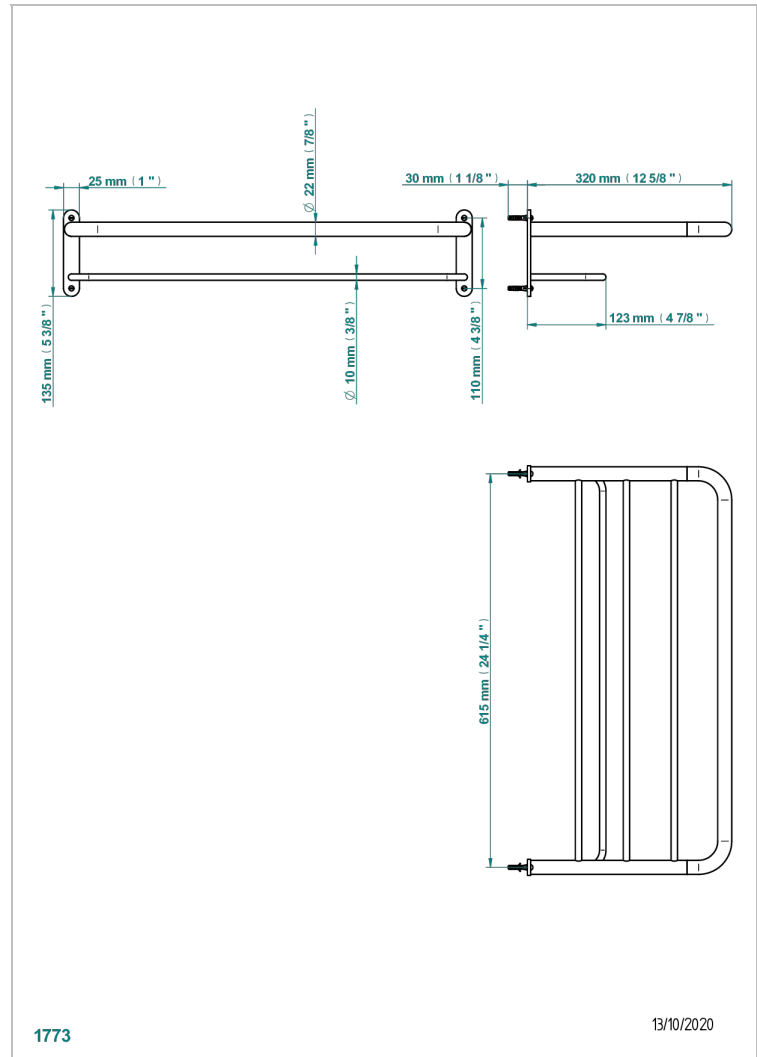

BEYOND CRYSTAL -BUE CRYSTAL

U6K-4RACK2

Towel rail and rack, 615 x 320 mm (not available in PVD finishes)

1773

13/10/2020

CHARACTERISTIC

- Beyond Crystal -Bue crystal
- Towel rail and rack, 615 x 320 mm (not available in PVD finishes)

AVAILABLE FINITIONS

Antique nickel - H28
Lacquered light bronze - D01
Matt chrome - C02
Matt gold - F07
Matt nickel (color finish) - C01
Polished chrome (color finish) - A02

Polished gold (color finish) - F01
Polished nickel - B01
Soft gold - F30
Soft matt gold - F31