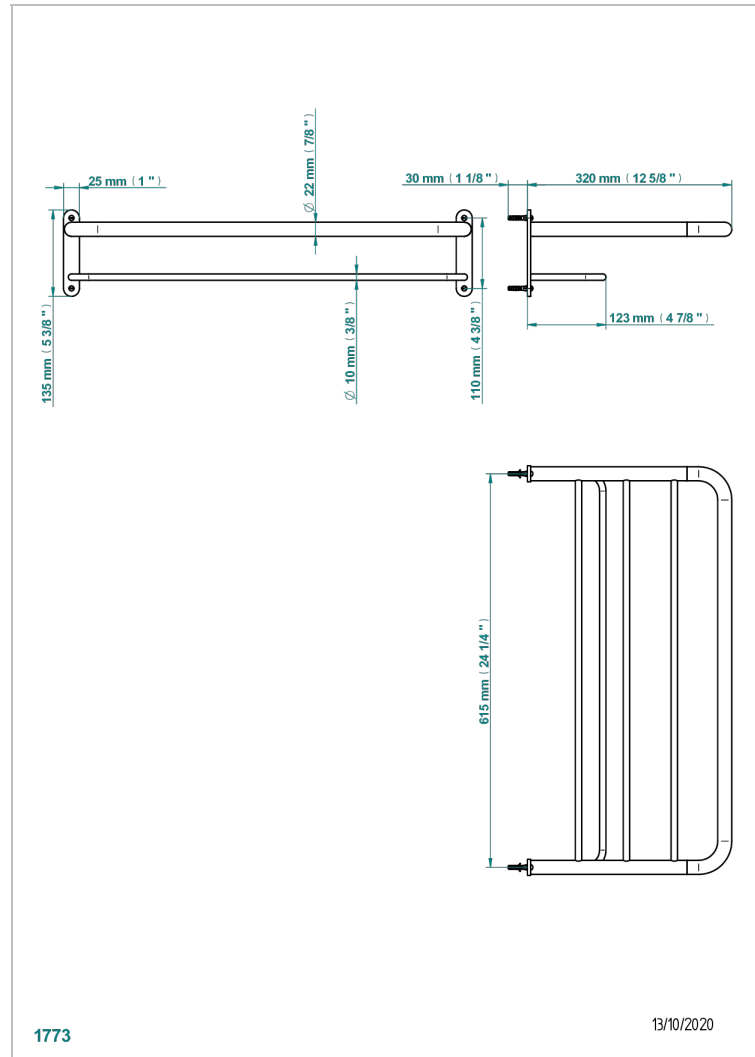

# BEYOND CRYSTAL - CHAMPAGNE CRYSTAL

U6J-4RACK2

Towel rail and rack, 615 x 320 mm (not available in PVD finishes)

1773

13/10/2020

## CHARACTERISTIC

- Beyond Crystal - Champagne crystal
- Towel rail and rack, 615 x 320 mm (not available in PVD finishes)

## AVAILABLE FINITIONS

Antique nickel - H28  
Lacquered light bronze - D01  
Matt chrome - C02  
Matt gold - F07  
Matt nickel (color finish) - C01  
Polished chrome (color finish) - A02

Polished gold (color finish) - F01  
Polished nickel - B01  
Soft gold - F30  
Soft matt gold - F31