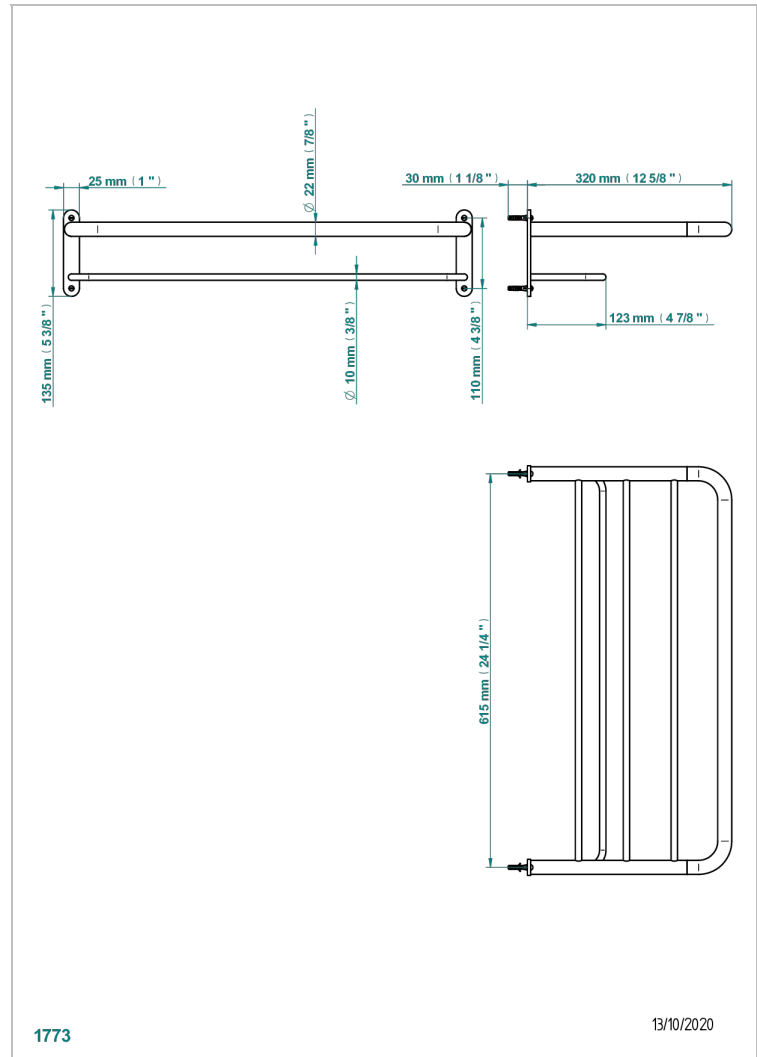

# BEYOND CRYSTAL - CLEAR CRYSTAL

U6F-4RACK2

Towel rail and rack, 615 x 320 mm (not available in PVD finishes)

THG<sup>®</sup>  
PARIS

1773

13/10/2020

## CHARACTERISTIC

- Beyond Crystal - Clear crystal
- Towel rail and rack, 615 x 320 mm (not available in PVD finishes)

## AVAILABLE FINITIONS

Antique nickel - H28  
Lacquered light bronze - D01  
Matt chrome - C02  
Matt gold - F07  
Matt nickel (color finish) - C01  
Polished chrome (color finish) - A02

Polished gold (color finish) - F01  
Polished nickel - B01  
Soft gold - F30  
Soft matt gold - F31