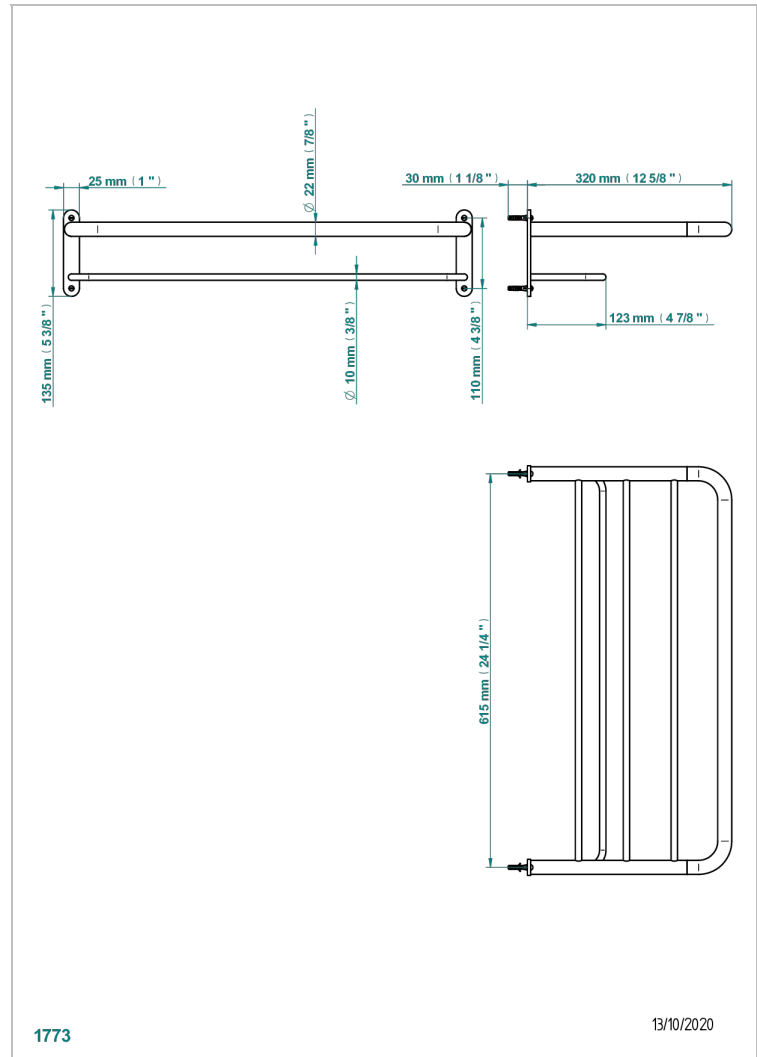

# NIHAL IVORY PORCELAIN

U2N-4RACK2

Towel rail and rack, 615 x 320 mm (not available in PVD finishes)

THG<sup>®</sup>  
PARIS

1773

13/10/2020

## CHARACTERISTIC

- Nihal Ivory porcelain
- Towel rail and rack, 615 x 320 mm (not available in PVD finishes)

## AVAILABLE FINITIONS

Antique nickel - H28  
Lacquered light bronze - D01  
Matt chrome - C02  
Matt gold - F07  
Matt nickel (color finish) - C01  
Polished chrome (color finish) - A02

Polished gold (color finish) - F01  
Polished nickel - B01  
Soft gold - F30  
Soft matt gold - F31