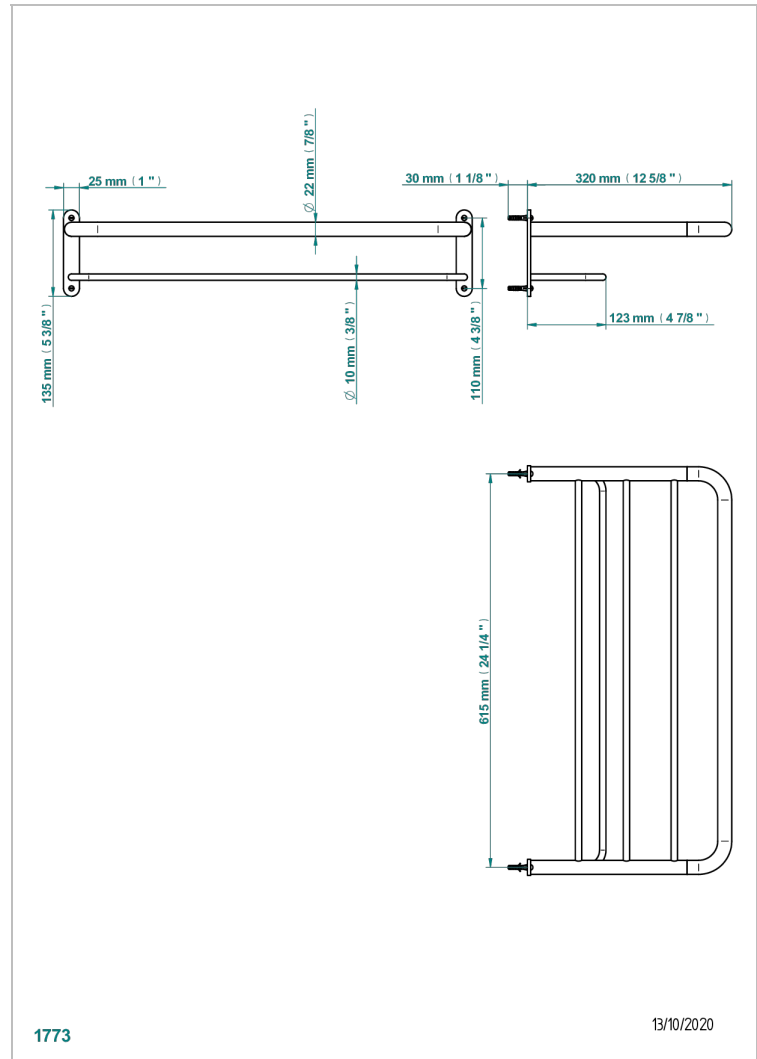

NIHAL METAL

U2M-4RACK2

Towel rail and rack, 615 x 320 mm (not available in PVD finishes)

1773

13/10/2020

CHARACTERISTIC

- Nihal Metal
- Towel rail and rack, 615 x 320 mm (not available in PVD finishes)

AVAILABLE FINITIONS

Antique nickel - H28
Lacquered light bronze - D01
Matt chrome - C02
Matt gold - F07
Matt nickel (color finish) - C01
Polished chrome (color finish) - A02

Polished gold (color finish) - F01
Polished nickel - B01
Soft gold - F30
Soft matt gold - F31