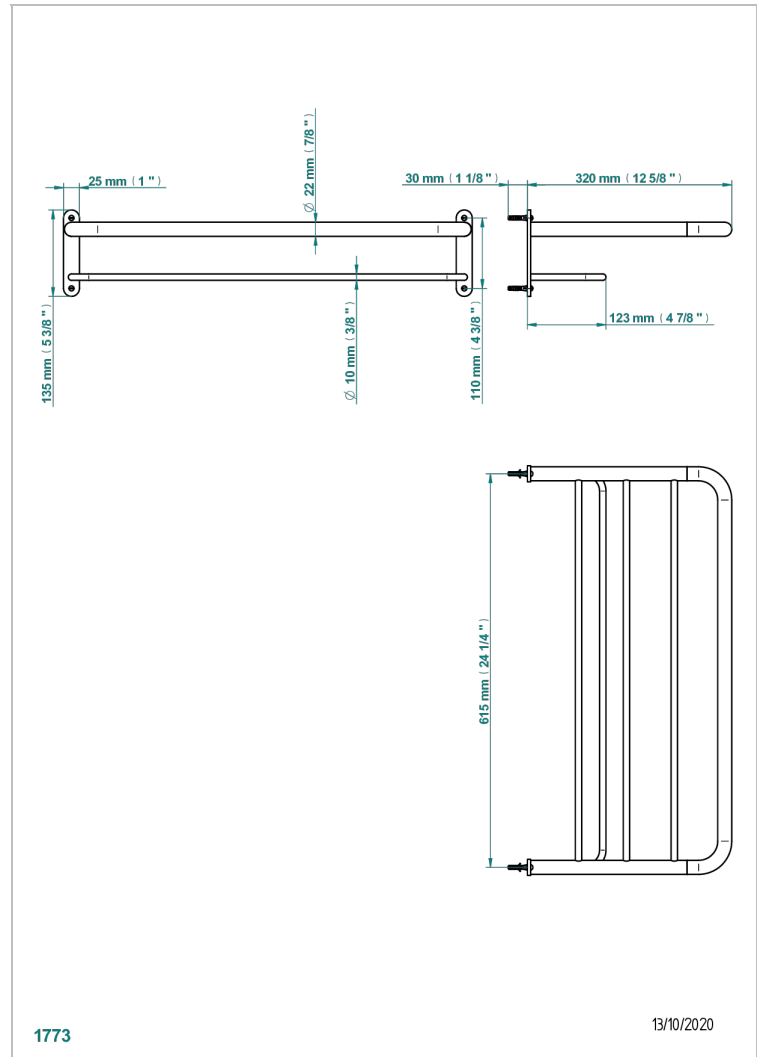

NIHAL BLUE PORCELAIN

U2L-4RACK2

Towel rail and rack, 615 x 320 mm (not available in PVD finishes)

1773

13/10/2020

CHARACTERISTIC

- Nihal Blue porcelain
- Towel rail and rack, 615 x 320 mm (not available in PVD finishes)

AVAILABLE FINITIONS

Antique nickel - H28
Lacquered light bronze - D01
Matt chrome - C02
Matt gold - F07
Matt nickel (color finish) - C01
Polished chrome (color finish) - A02

Polished gold (color finish) - F01
Polished nickel - B01
Soft gold - F30
Soft matt gold - F31