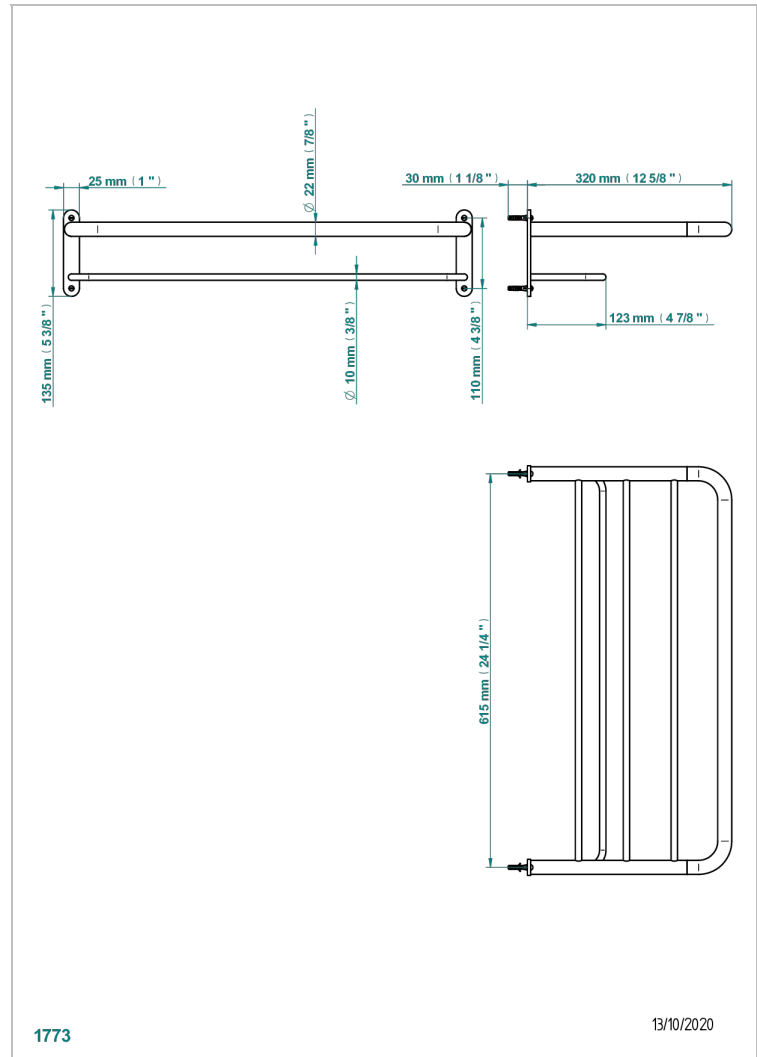

# INFINI WHITE PORCELAIN

U2D-4RACK2

Towel rail and rack, 615 x 320 mm (not available in PVD finishes)

## CHARACTERISTIC

- Infini White Porcelain
- Towel rail and rack, 615 x 320 mm (not available in PVD finishes)

## AVAILABLE FINITIONS

Antique nickel - H28  
Lacquered light bronze - D01  
Matt chrome - C02  
Matt gold - F07  
Matt nickel (color finish) - C01  
Polished chrome (color finish) - A02

Polished gold (color finish) - F01  
Polished nickel - B01  
Soft gold - F30  
Soft matt gold - F31