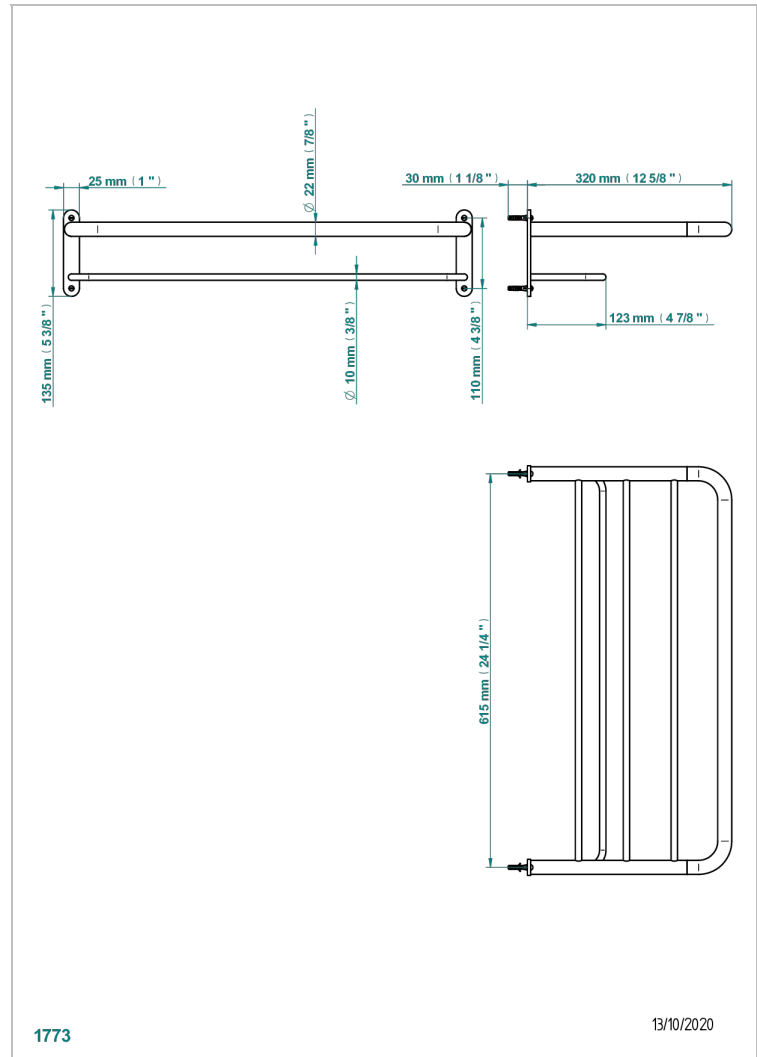

SYSTEM CRYSTAL WITH LEVER

G9K-4RACK2

Towel rail and rack, 615 x 320 mm (not available in PVD finishes)

1773

13/10/2020

CHARACTERISTIC

- System Crystal with lever
- Towel rail and rack, 615 x 320 mm (not available in PVD finishes)

AVAILABLE FINITIONS

Antique nickel - H28
Lacquered light bronze - D01
Matt chrome - C02
Matt gold - F07
Matt nickel (color finish) - C01
Polished chrome (color finish) - A02

Polished gold (color finish) - F01
Polished nickel - B01
Soft gold - F30
Soft matt gold - F31