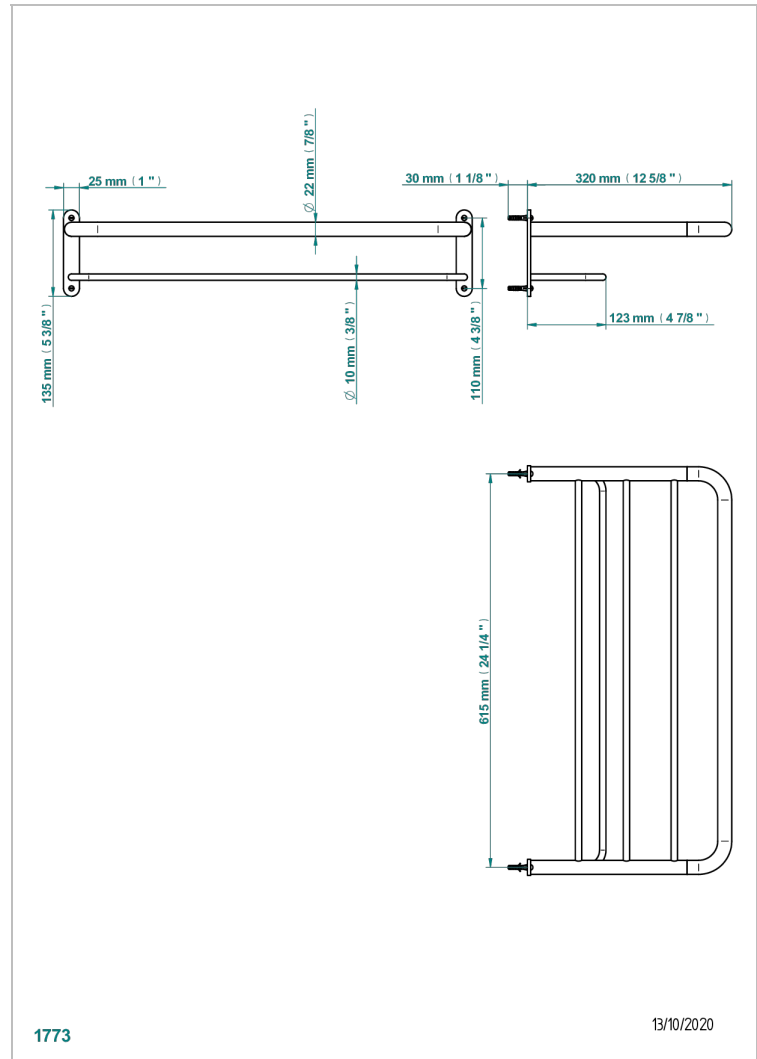

SYSTEM CRYSTAL

G9J-4RACK2

Towel rail and rack, 615 x 320 mm (not available in PVD finishes)

CHARACTERISTIC

- System Crystal
- Towel rail and rack, 615 x 320 mm (not available in PVD finishes)

AVAILABLE FINITIONS

Antique nickel - H28
Lacquered light bronze - D01
Matt chrome - C02
Matt gold - F07
Matt nickel (color finish) - C01
Polished chrome (color finish) - A02

Polished gold (color finish) - F01
Polished nickel - B01
Soft gold - F30
Soft matt gold - F31