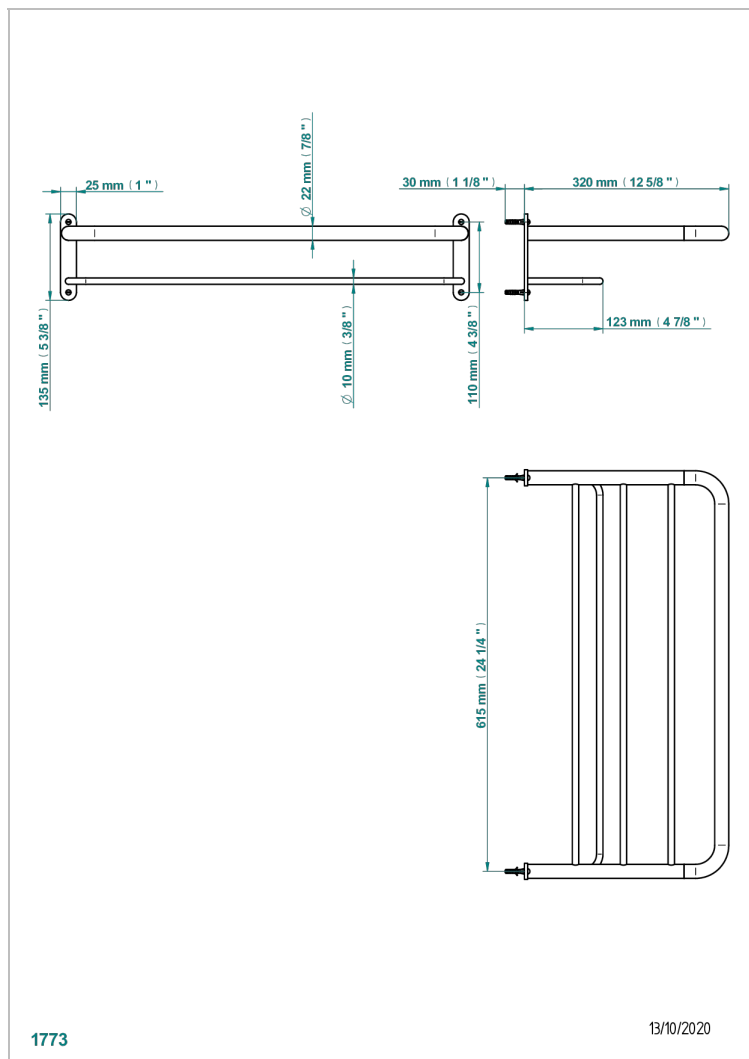

SYSTEM HOWLITE WITH LEVER HANDLES

G9H-4RACK2

Wall mounted towel rack 24 1/4" x 12 5/8" (not available in PVD finishes)

CHARACTERISTIC

- System Howlite with lever handles
- Wall mounted towel rack 24 1/4" x 12 5/8" (not available in PVD finishes)

AVAILABLE FINITIONS

Chrome polished - A02
Gold mat - F07
Gold polished - F01
Light coated bronze - D01
Matt chrome (American satin) - C02
Matt nickel (American satin) - C01

Nickel antique / Sovereign - H28
Nickel polished - B01
Soft gold - F30
Soft matt gold - F31