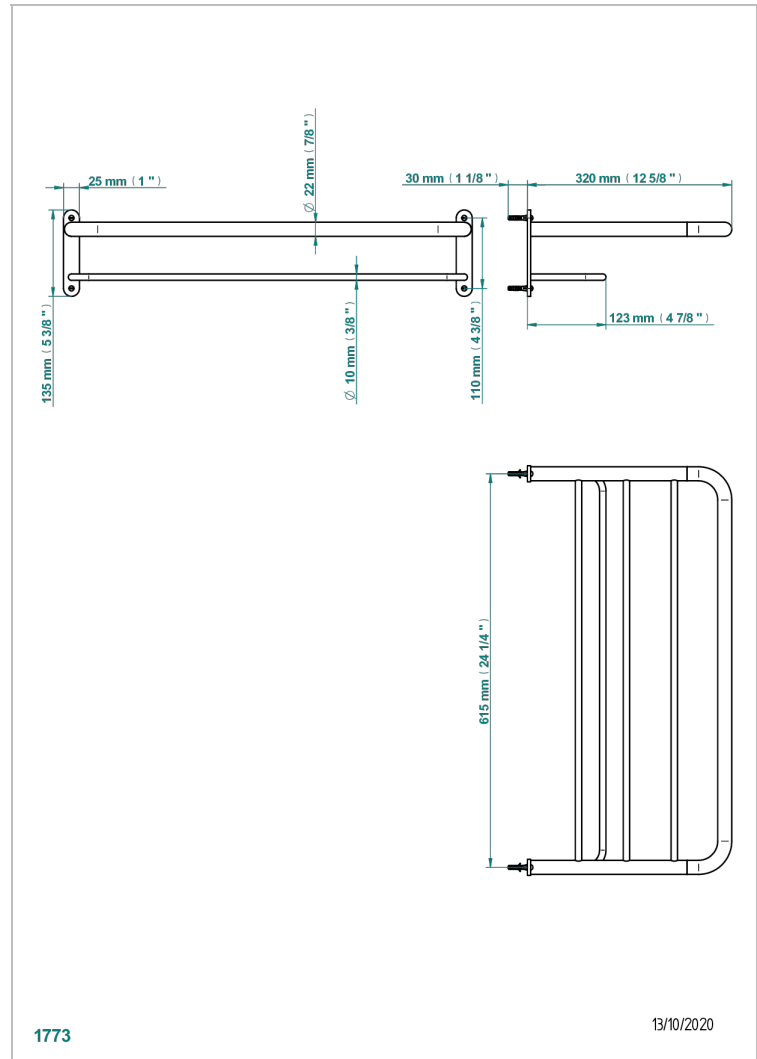

# SYSTEM HOWLITE

G9G-4RACK2

Towel rail and rack, 615 x 320 mm (not available in PVD finishes)

THG<sup>®</sup>  
PARIS

## CHARACTERISTIC

- System Howlite
- Towel rail and rack, 615 x 320 mm (not available in PVD finishes)

## AVAILABLE FINITIONS

Antique nickel - H28  
Lacquered light bronze - D01  
Matt chrome - C02  
Matt gold - F07  
Matt nickel (color finish) - C01  
Polished chrome (color finish) - A02

Polished gold (color finish) - F01  
Polished nickel - B01  
Soft gold - F30  
Soft matt gold - F31