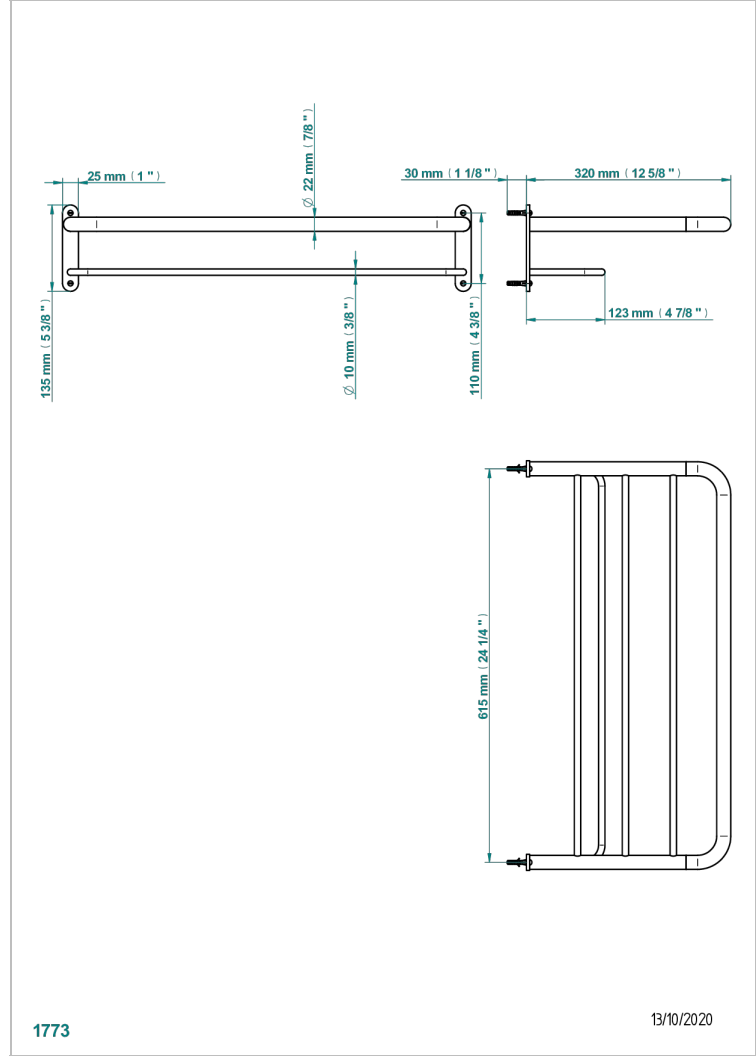

# SYSTEM DIAMOND METAL WITH LEVER

G9D-4RACK2

Towel rail and rack, 615 x 320 mm (not available in PVD finishes)

## CHARACTERISTIC

- System Diamond Metal with lever
- Towel rail and rack, 615 x 320 mm (not available in PVD finishes)

## AVAILABLE FINITIONS

- Antique nickel - H28
- Lacquered light bronze - D01
- Matt chrome - C02
- Matt gold - F07
- Matt nickel (color finish) - C01
- Polished chrome (color finish) - A02

- Polished gold (color finish) - F01
- Polished nickel - B01
- Soft gold - F30
- Soft matt gold - F31