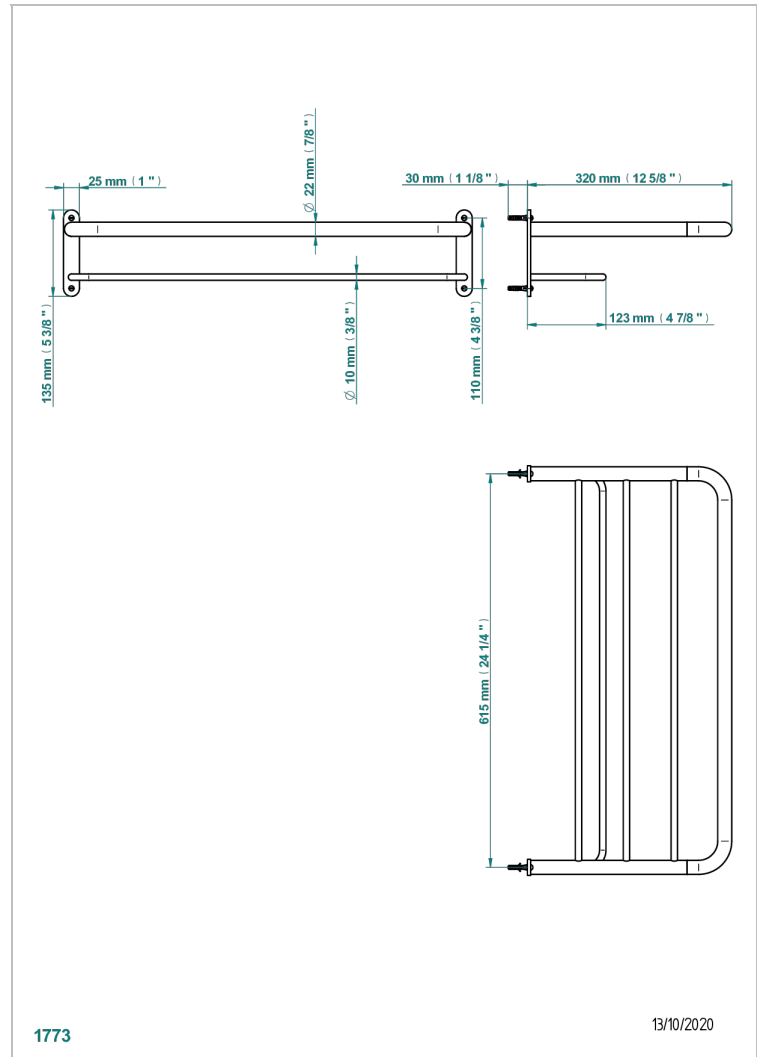

SYSTEM SMOOTH METAL WITH LEVER

G9B-4RACK2

Towel rail and rack, 615 x 320 mm (not available in PVD finishes)

CHARACTERISTIC

- System Smooth Metal with lever
- Towel rail and rack, 615 x 320 mm (not available in PVD finishes)

AVAILABLE FINITIONS

Antique nickel - H28
Lacquered light bronze - D01
Matt chrome - C02
Matt gold - F07
Matt nickel (color finish) - C01
Polished chrome (color finish) - A02

Polished gold (color finish) - F01
Polished nickel - B01
Soft gold - F30
Soft matt gold - F31