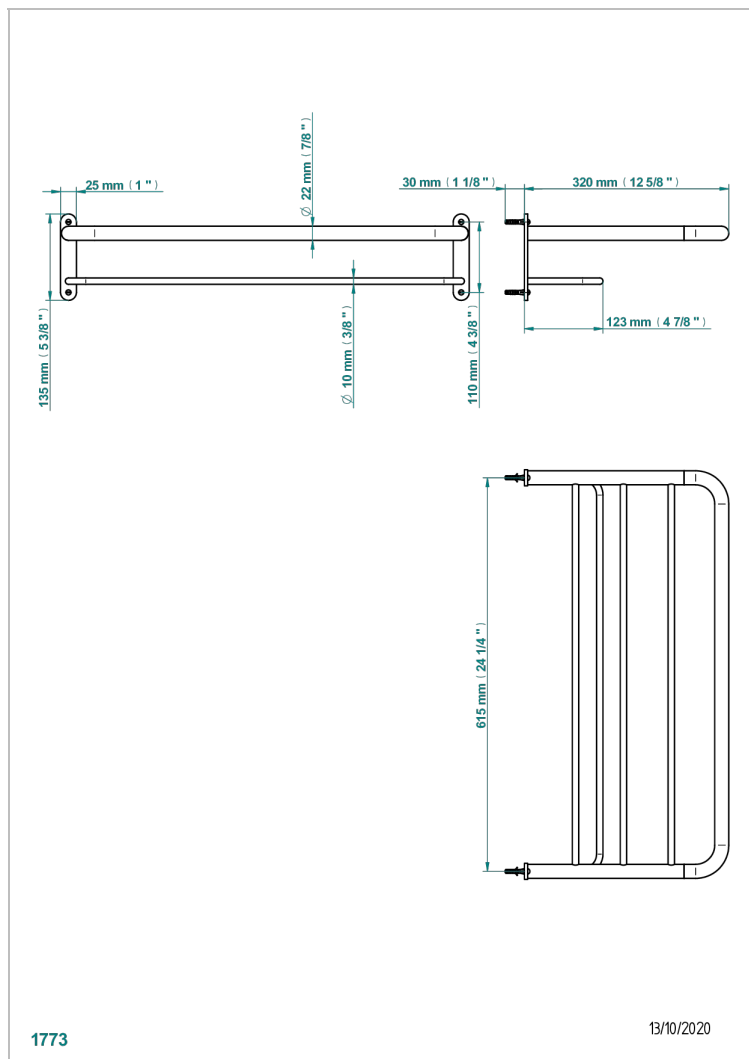

# METAMORPHOSE BLACK CERAMIC

G6D-4RACK2

Wall mounted towel rack 24 1/4" x 12 5/8" (not available in PVD finishes)

THG<sup>®</sup>  
PARIS

## CHARACTERISTIC

- Métamorphose Black Ceramic
- Wall mounted towel rack 24 1/4" x 12 5/8" (not available in PVD finishes)

## AVAILABLE FINITIONS

Chrome polished - A02  
Gold mat - F07  
Gold polished - F01  
Light coated bronze - D01  
Matt chrome (American satin) - C02  
Matt nickel (American satin) - C01

Nickel antique / Sovereign - H28  
Nickel polished - B01  
Soft gold - F30  
Soft matt gold - F31