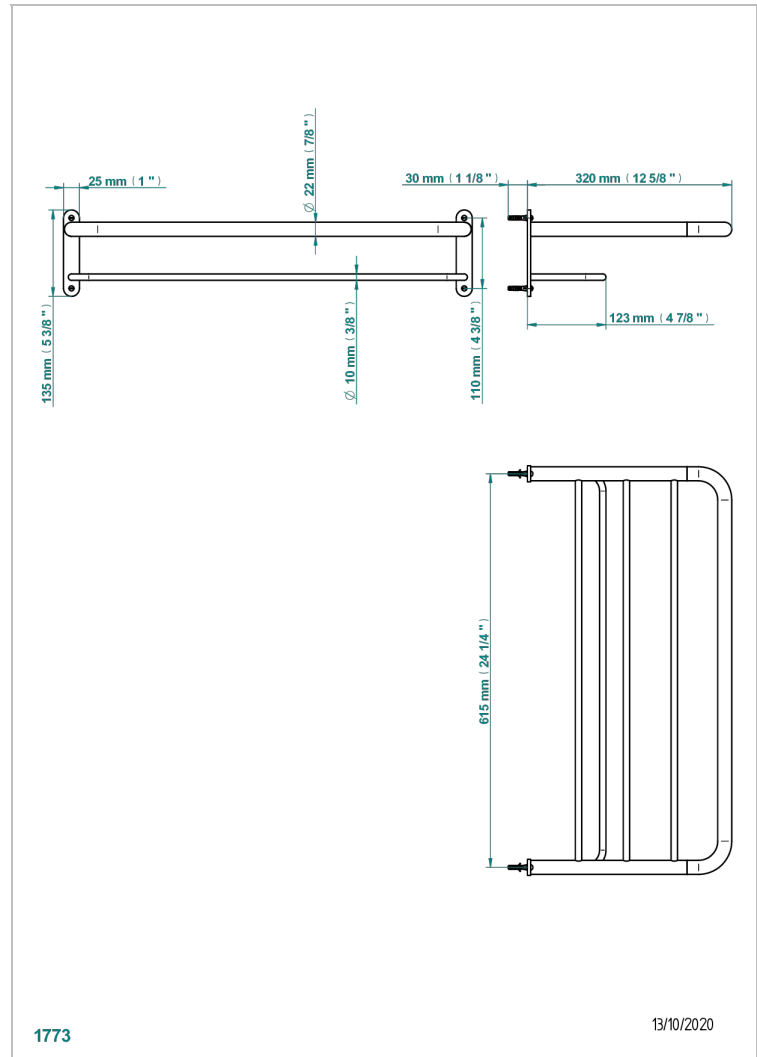

COLLECTION "O"

G4P-4RACK2

Wall mounted towel rack 24 1/4" x 12 5/8" (not available in PVD finishes)

CHARACTERISTIC

- Collection "O"
- Wall mounted towel rack 24 1/4" x 12 5/8" (not available in PVD finishes)

AVAILABLE FINITIONS

Chrome polished - A02
Gold mat - F07
Gold polished - F01
Light coated bronze - D01
Matt chrome (American satin) - C02
Matt nickel (American satin) - C01

Nickel antique / Sovereign - H28
Nickel polished - B01
Soft gold - F30
Soft matt gold - F31