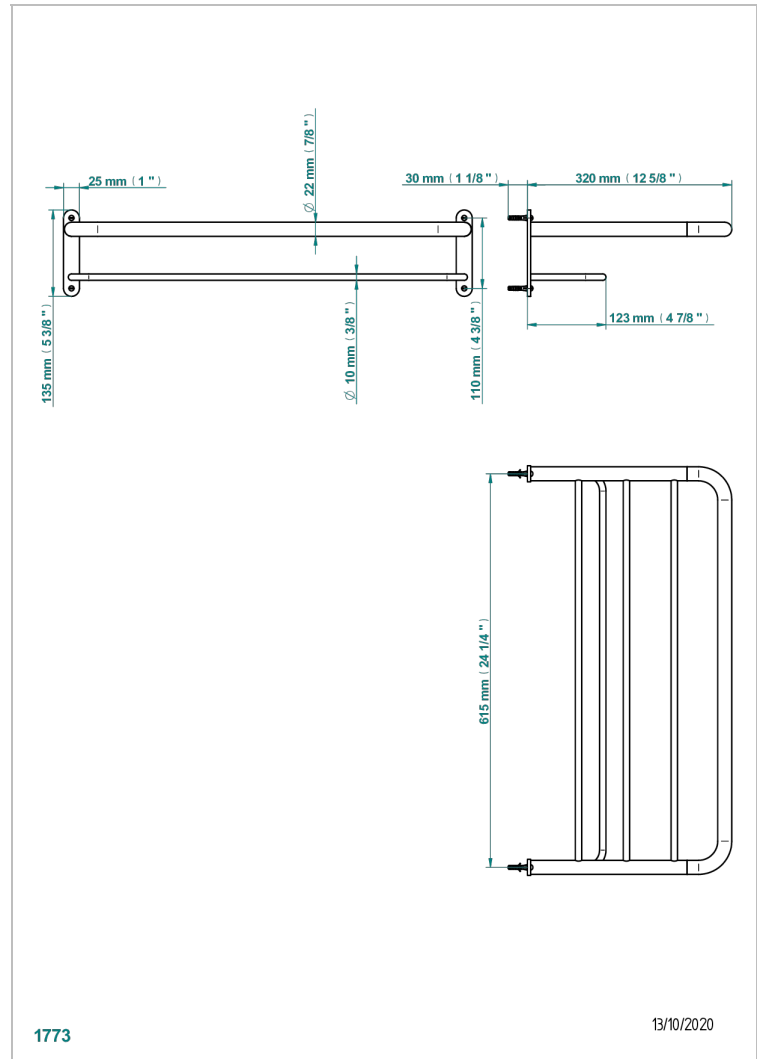

COLLECTION "O"

G4P-4RACK2

Towel rail and rack, 615 x 320 mm (not available in PVD finishes)

CHARACTERISTIC

- Collection "O"
- Towel rail and rack, 615 x 320 mm (not available in PVD finishes)

AVAILABLE FINITIONS

Antique nickel - H28
Lacquered light bronze - D01
Matt chrome - C02
Matt gold - F07
Matt nickel (color finish) - C01
Polished chrome (color finish) - A02

Polished gold (color finish) - F01
Polished nickel - B01
Soft gold - F30
Soft matt gold - F31