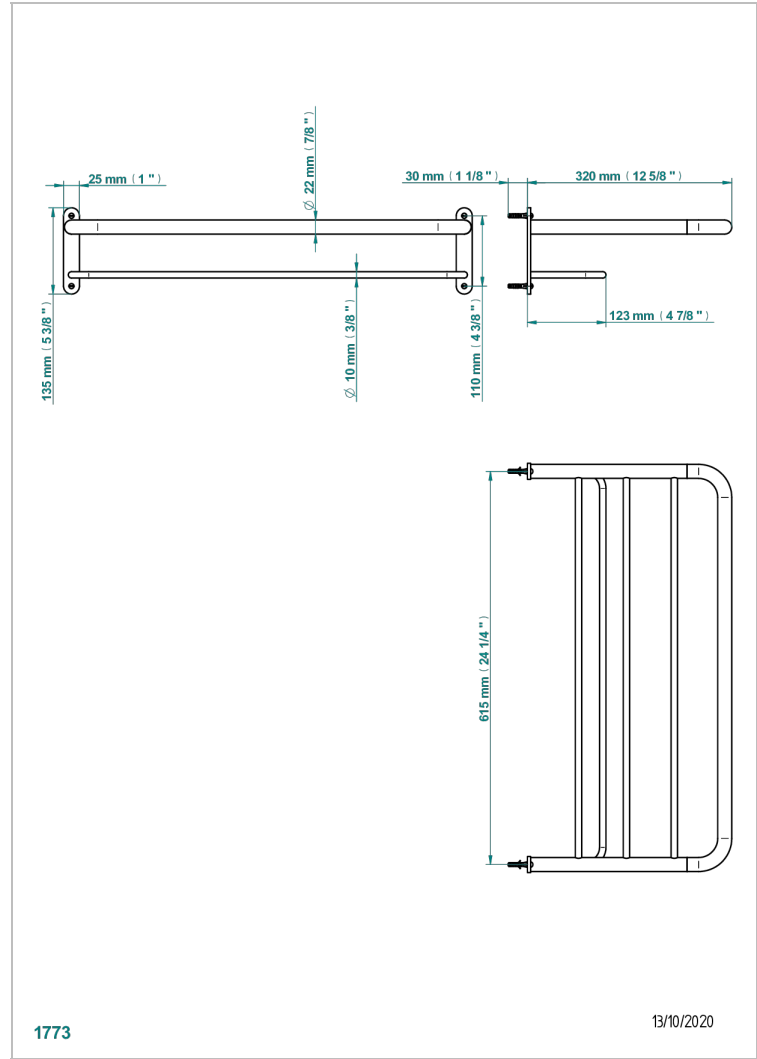

MONTAIGNE VENUS WHITE MARBLE WITH LEVER HANDLES

G3W-4RACK2

Wall mounted towel rack 24 1/4" x 12 5/8" (not available in PVD finishes)

CHARACTERISTIC

- Montaigne Vénus white marble with lever handles
- Wall mounted towel rack 24 1/4" x 12 5/8" (not available in PVD finishes)

AVAILABLE FINITIONS

Chrome polished - A02
Gold mat - F07
Gold polished - F01
Light coated bronze - D01
Matt chrome (American satin) - C02
Matt nickel (American satin) - C01

Nickel antique / Sovereign - H28
Nickel polished - B01
Soft gold - F30
Soft matt gold - F31