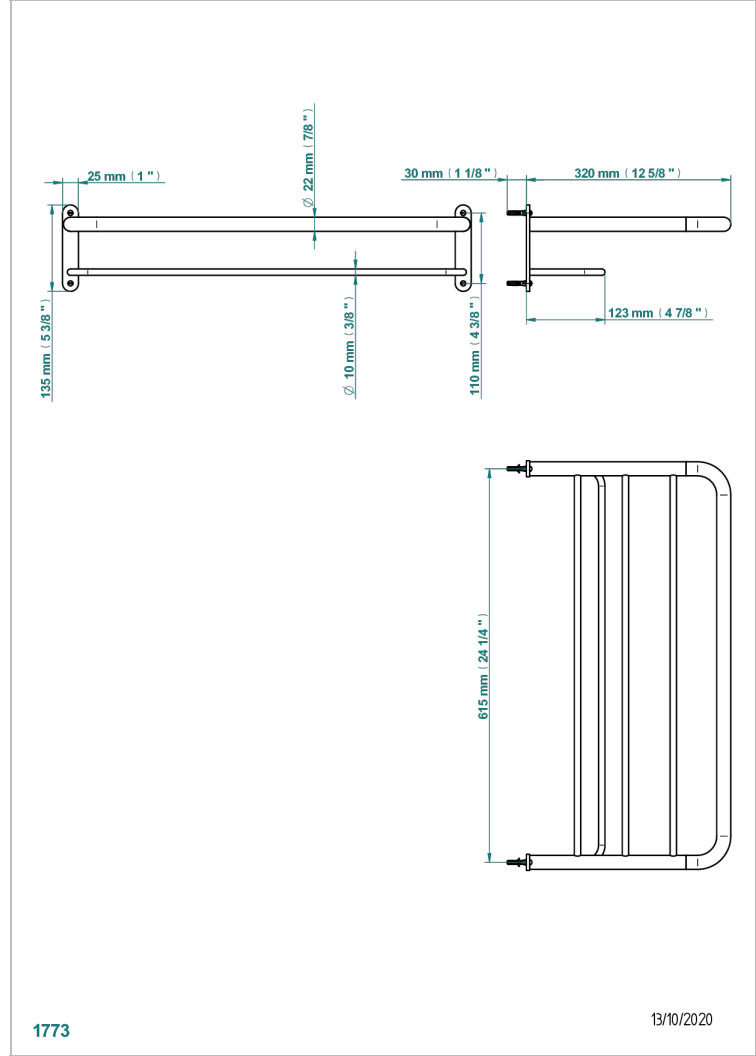

# MONTAIGNE VENUS WHITE MARBLE

G3V-4RACK2

Wall mounted towel rack 24 1/4" x 12 5/8" (not available in PVD finishes)

## CHARACTERISTIC

- Montaigne Vénus white marble
- Wall mounted towel rack 24 1/4" x 12 5/8" (not available in PVD finishes)

## AVAILABLE FINITIONS

- Chrome polished - A02
- Gold mat - F07
- Gold polished - F01
- Light coated bronze - D01
- Matt chrome (American satin) - C02
- Matt nickel (American satin) - C01

- Nickel antique / Sovereign - H28
- Nickel polished - B01
- Soft gold - F30
- Soft matt gold - F31