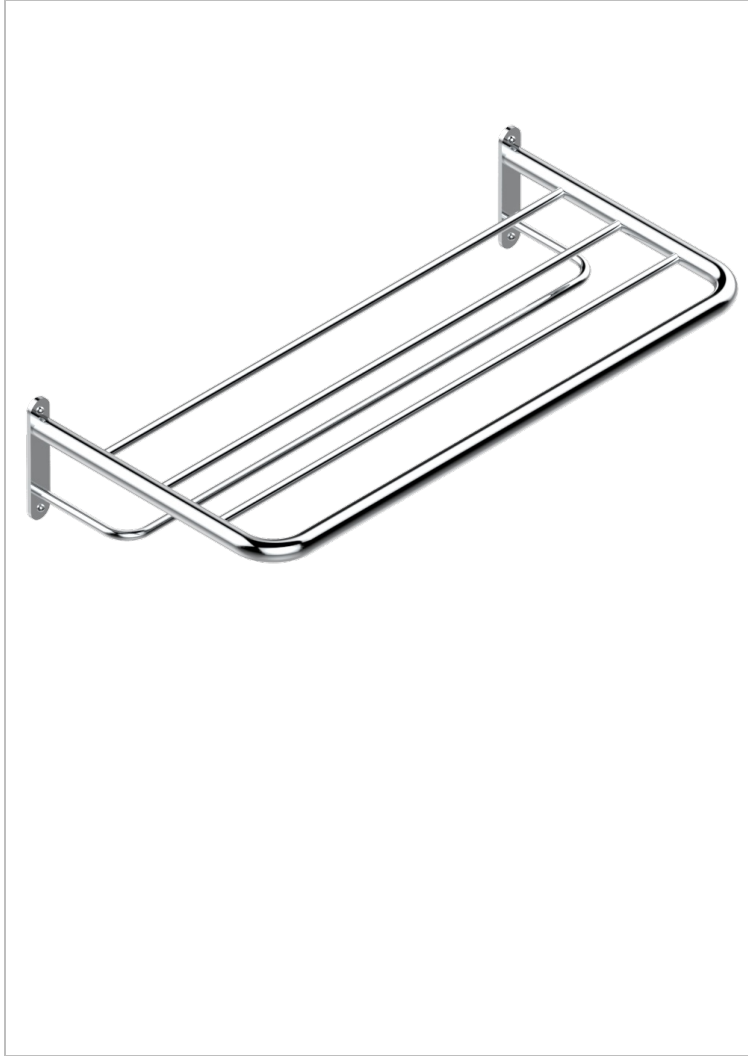

# MONTAIGNE VENUS WHITE MARBLE

G3V-4RACK2

Wall mounted towel rack 24 1/4" x 12 5/8" (not available in PVD finishes)

## CHARACTERISTIC

- Montaigne Vénus white marble
- Wall mounted towel rack 24 1/4" x 12 5/8" (not available in PVD finishes)

## AVAILABLE FINITIONS

- Chrome polished - A02
- Gold mat - F07
- Gold polished - F01
- Light coated bronze - D01
- Matt chrome (American satin) - C02
- Matt nickel (American satin) - C01

- Nickel antique / Sovereign - H28
- Nickel polished - B01
- Soft gold - F30
- Soft matt gold - F31