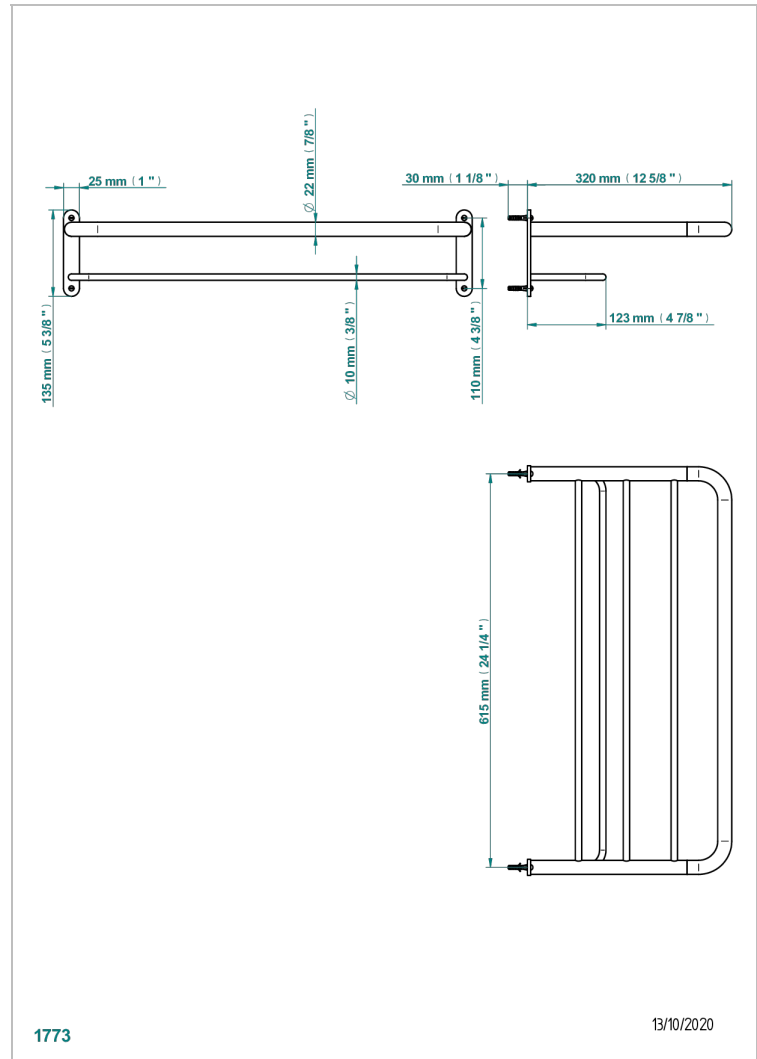

MONTAIGNE VENUS WHITE MARBLE

G3V-4RACK2

Towel rail and rack, 615 x 320 mm (not available in PVD finishes)

1773

13/10/2020

CHARACTERISTIC

- Montaigne Venus white marble
- Towel rail and rack, 615 x 320 mm (not available in PVD finishes)

AVAILABLE FINITIONS

Antique nickel - H28
Lacquered light bronze - D01
Matt chrome - C02
Matt gold - F07
Matt nickel (color finish) - C01
Polished chrome (color finish) - A02

Polished gold (color finish) - F01
Polished nickel - B01
Soft gold - F30
Soft matt gold - F31