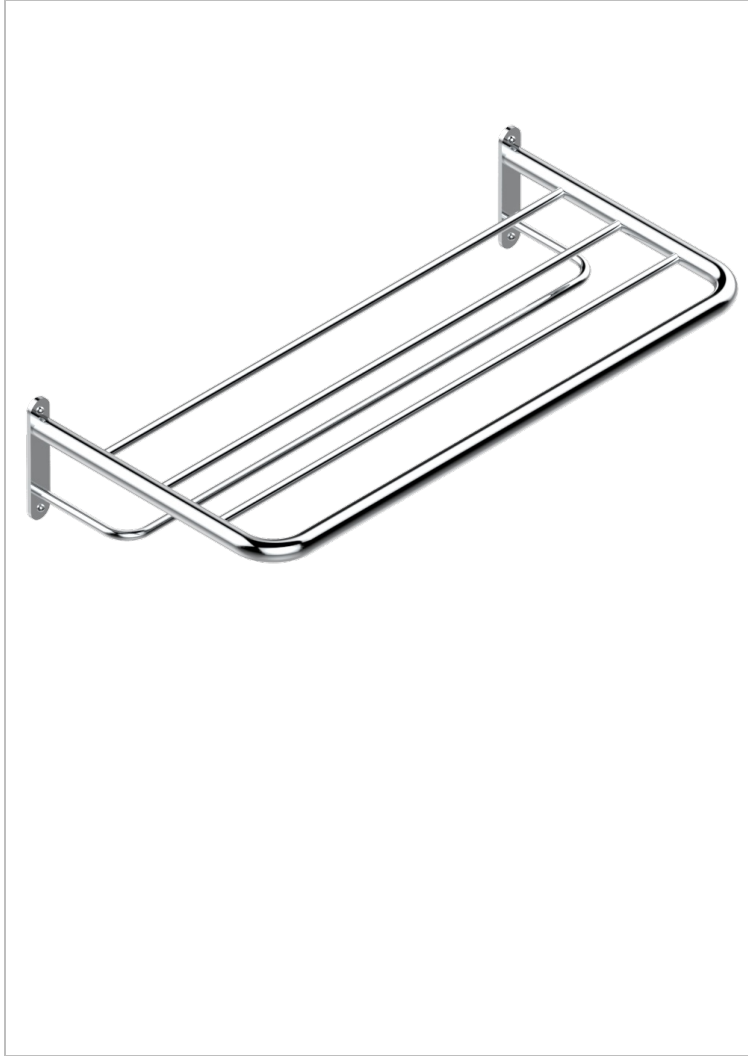

MONTAIGNE VENUS WHITE MARBLE

G3V-4RACK2

Towel rail and rack, 615 x 320 mm (not available in PVD finishes)

1773

13/10/2020

CHARACTERISTIC

- Montaigne Venus white marble
- Towel rail and rack, 615 x 320 mm (not available in PVD finishes)

AVAILABLE FINITIONS

- Antique nickel - H28
- Lacquered light bronze - D01
- Matt chrome - C02
- Matt gold - F07
- Matt nickel (color finish) - C01
- Polished chrome (color finish) - A02

- Polished gold (color finish) - F01
- Polished nickel - B01
- Soft gold - F30
- Soft matt gold - F31