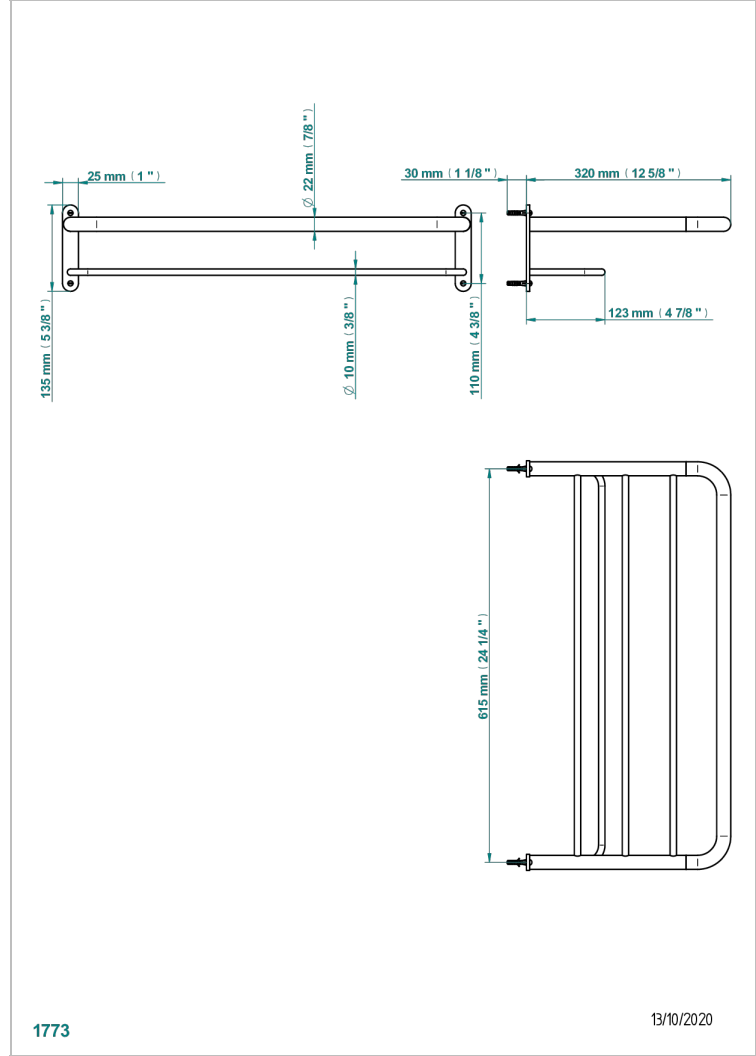

MONTAIGNE VENUS WHITE MARBLE

G3V-4RACK2

Towel rail and rack, 615 x 320 mm (not available in PVD finishes)

1773

13/10/2020

CHARACTERISTIC

- Montaigne Venus white marble
- Towel rail and rack, 615 x 320 mm (not available in PVD finishes)

AVAILABLE FINITIONS

- Antique nickel - H28
- Lacquered light bronze - D01
- Matt chrome - C02
- Matt gold - F07
- Matt nickel (color finish) - C01
- Polished chrome (color finish) - A02

- Polished gold (color finish) - F01
- Polished nickel - B01
- Soft gold - F30
- Soft matt gold - F31