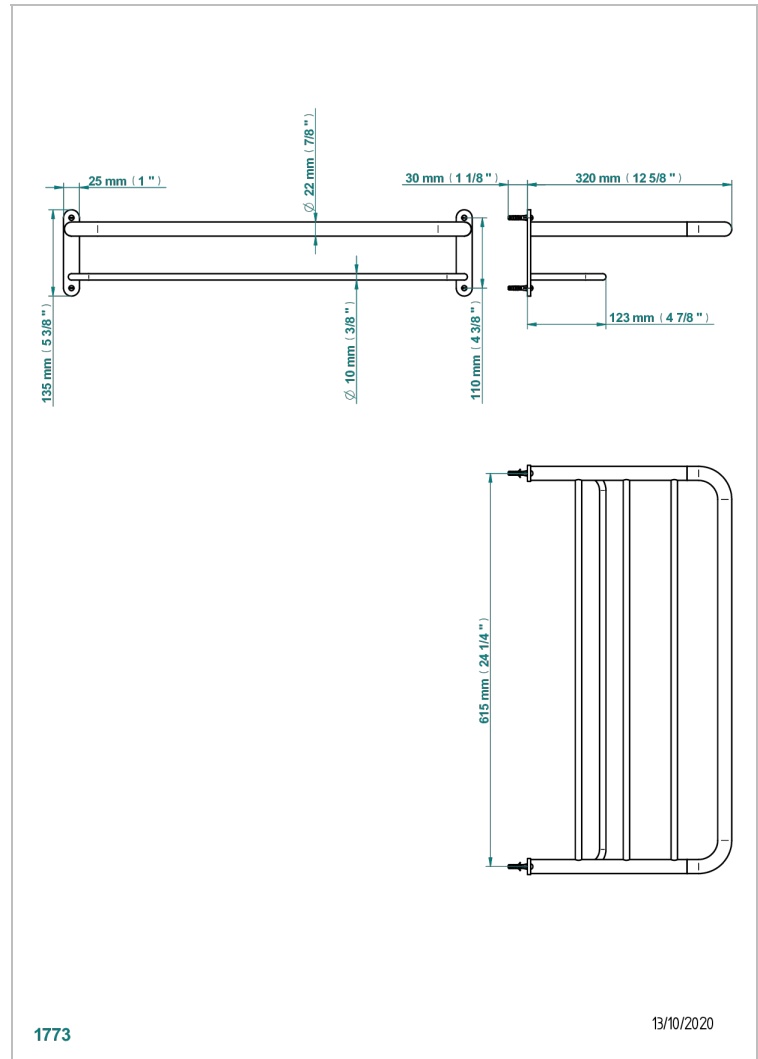

MONTAIGNE LEONARDO GREY MARBLE WITH LEVER HANDLES

G3U-4RACK2

Ablage 615 x 320 mm

EIGENSCHAFTEN

- Montaigne Leonardo Grey marble with lever handles
- Ablage 615 x 320 mm

VERFÜGBARE OBERFLÄCHEN

Altnickel - H28
Blassgold - F30
Blassgold matt unlackiert - F31
Bronze hell - D01
Chrom - A02
Chrom matt - C02

Gold - F01
Gold matt - F07
Nickel matt - C01
Silbernickel - B01