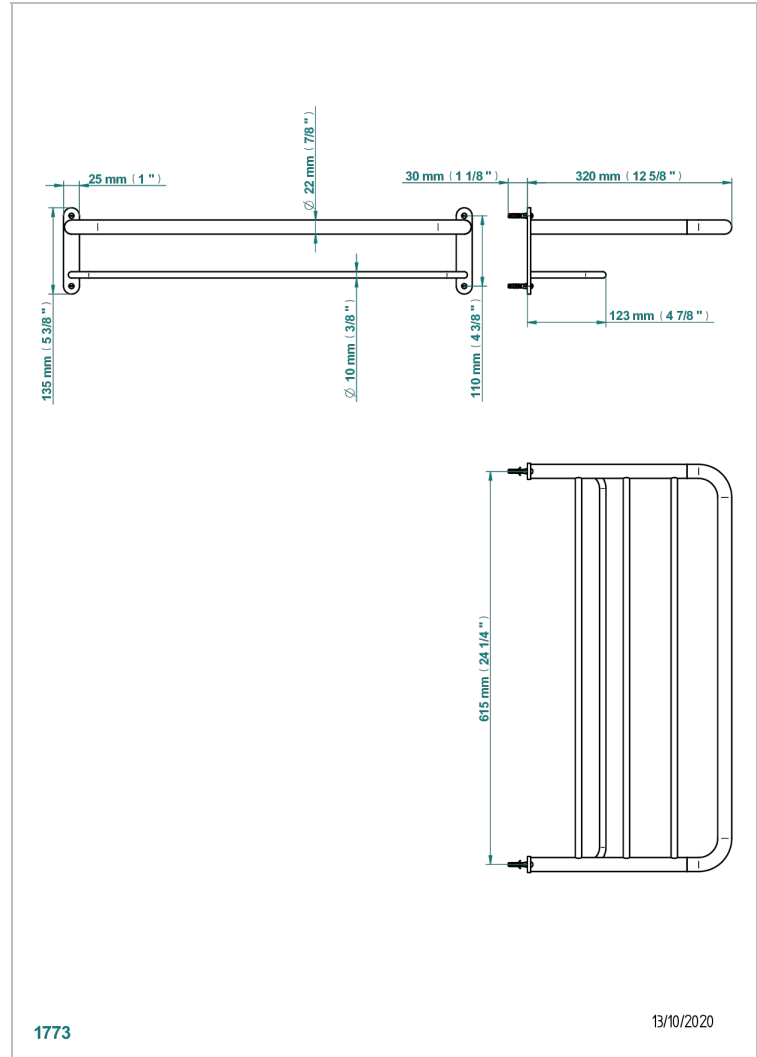

MONTAIGNE LEONARDO GREY MARBLE WITH LEVER HANDLES

G3U-4RACK2

Ablage 615 x 320 mm

EIGENSCHAFTEN

- Montaigne Leonardo Grey marble with lever handles
- Ablage 615 x 320 mm

VERFÜGBARE OBERFLÄCHEN

Altnickel - H28
Blassgold - F30
Blassgold matt unlackiert - F31
Bronze hell - D01
Chrom - A02
Chrom matt - C02

Gold - F01
Gold matt - F07
Nickel matt - C01
Silbernickel - B01