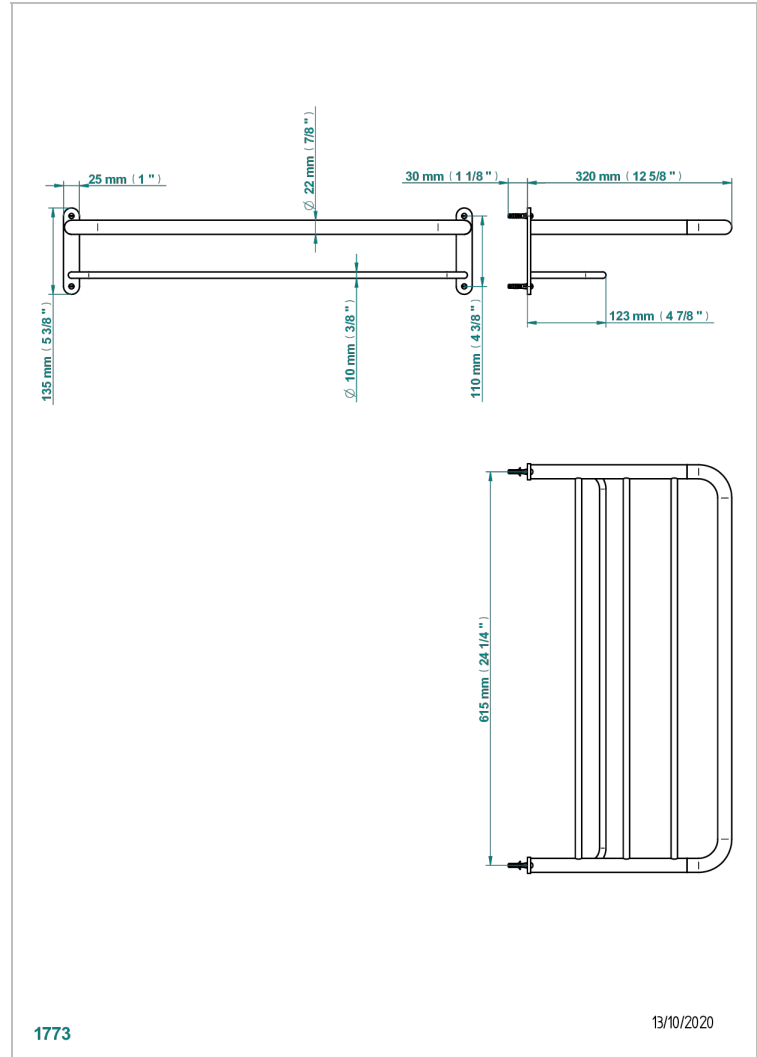

BELUGA WITH LEVER

G1U-4RACK2

Towel rail and rack, 615 x 320 mm (not available in PVD finishes)

CHARACTERISTIC

- Beluga with lever
- Towel rail and rack, 615 x 320 mm (not available in PVD finishes)

AVAILABLE FINITIONS

Antique nickel - H28
Lacquered light bronze - D01
Matt chrome - C02
Matt gold - F07
Matt nickel (color finish) - C01
Polished chrome (color finish) - A02

Polished gold (color finish) - F01
Polished nickel - B01
Soft gold - F30
Soft matt gold - F31