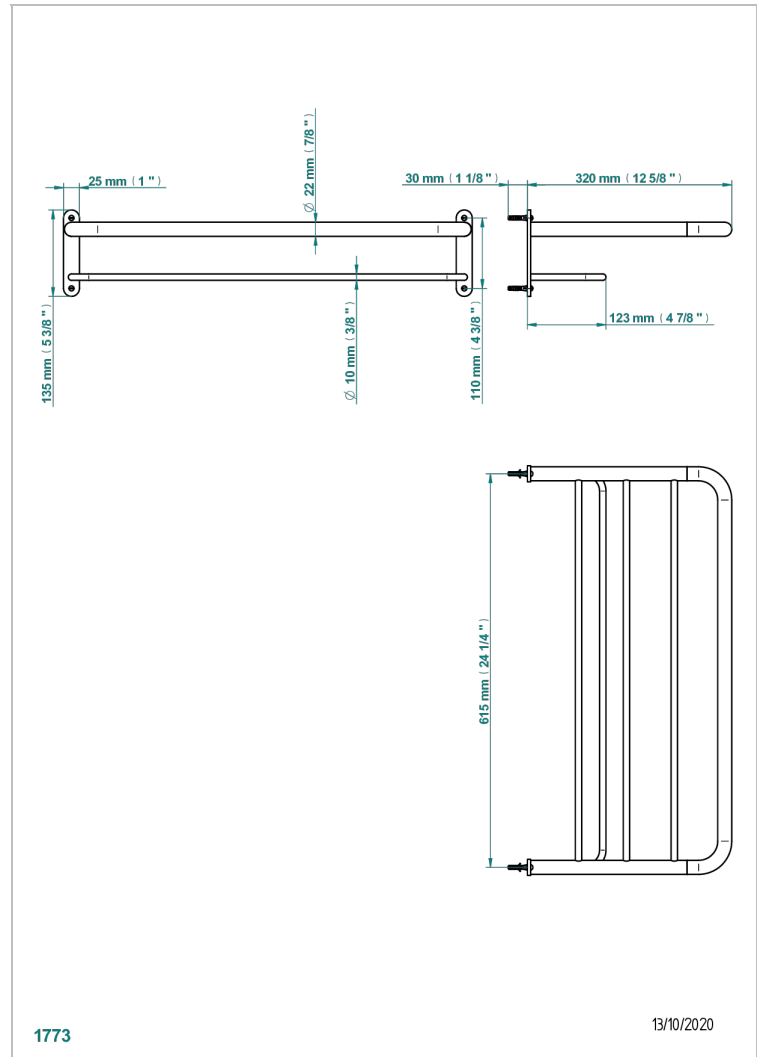

GENERAL PRODUCTS

G00-4RACK2

Wall mounted towel rack 24 1/4" x 12 5/8" (not available in PVD finishes)

CHARACTERISTIC

- General Products
- Wall mounted towel rack 24 1/4" x 12 5/8" (not available in PVD finishes)

AVAILABLE FINITIONS

Chrome polished - A02
Gold mat - F07
Gold polished - F01
Light coated bronze - D01
Matt chrome (American satin) - C02
Matt nickel (American satin) - C01

Nickel antique / Sovereign - H28
Nickel polished - B01
Soft gold - F30
Soft matt gold - F31