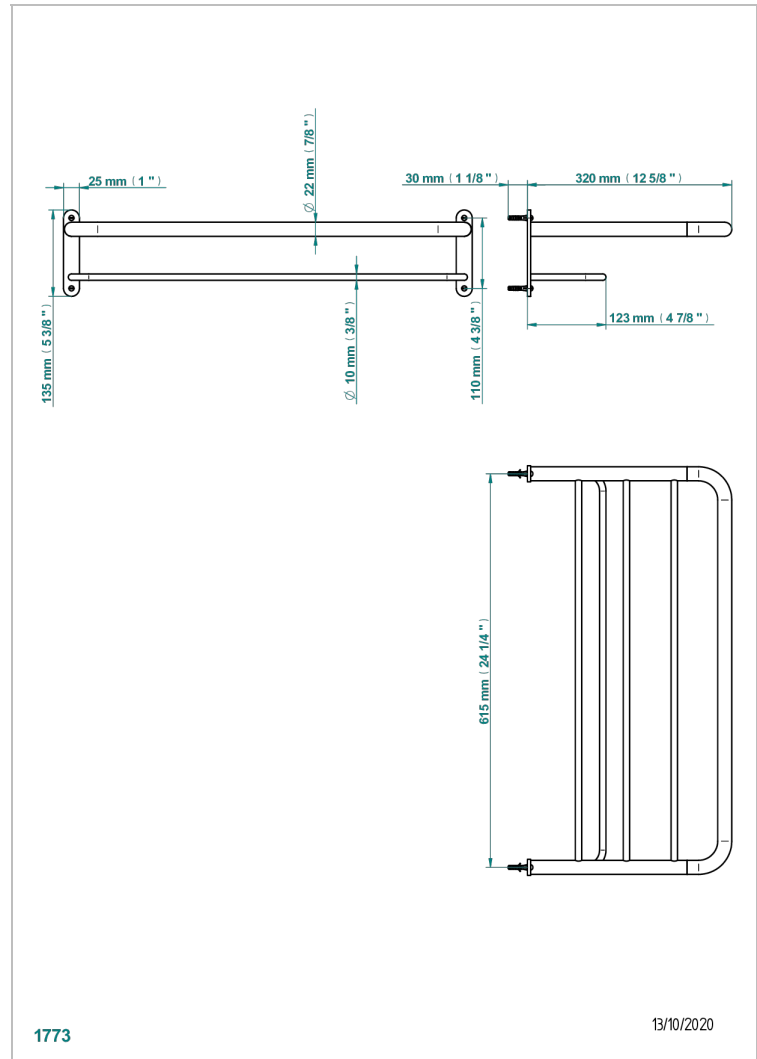

GENERAL ITEMS

G00-4RACK2

Towel rail and rack, 615 x 320 mm (not available in PVD finishes)

CHARACTERISTIC

- General Items
- Towel rail and rack, 615 x 320 mm (not available in PVD finishes)

AVAILABLE FINITIONS

Antique nickel - H28
Lacquered light bronze - D01
Matt chrome - C02
Matt gold - F07
Matt nickel (color finish) - C01
Polished chrome (color finish) - A02

Polished gold (color finish) - F01
Polished nickel - B01
Soft gold - F30
Soft matt gold - F31