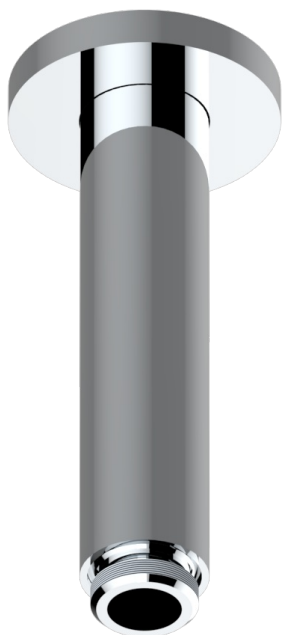

DIPLOMATE SMOOTH RINGS

U4A-82V/US

Vertical shower arm ceiling mounted 1/2" connection

THG®
PARIS