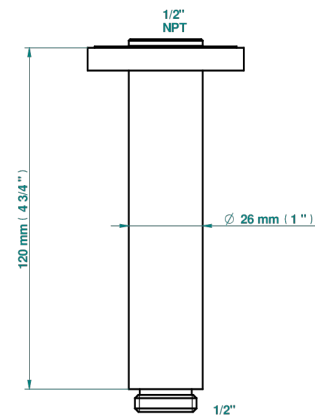

Ø 30 mm (1.18 ")