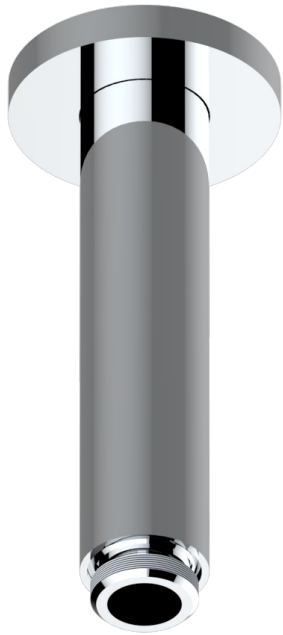

LE 11 WITH LEVER HANDLES

U2B-82V/US

Vertical shower arm ceiling mounted 1/2" connection