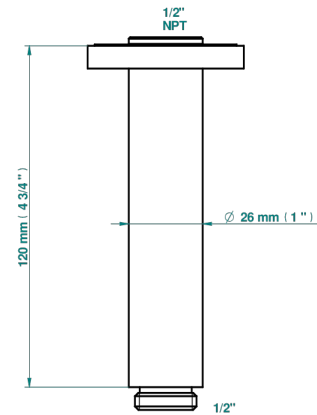

ø 30 mm (1.18 ")