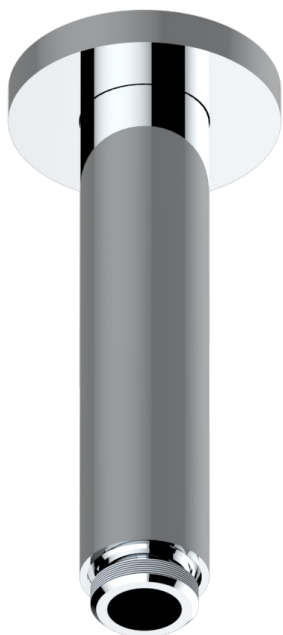

NANO WITH LEVER HANDLES

G5B-82V/US

THG®
PARIS

Vertical shower arm ceiling mounted 1/2" connection