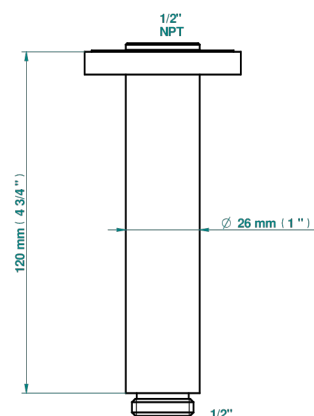

Ø 30 mm (1.18 ")