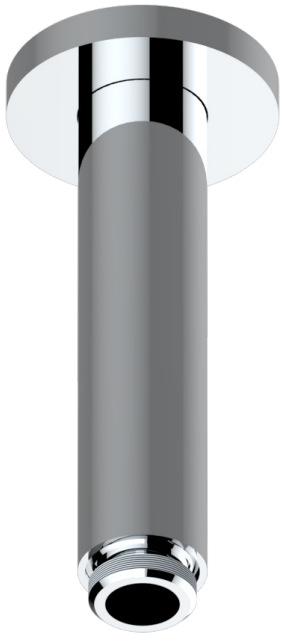

SPIRIT WITH LEVER HANDLES

G58-82V/US

Vertical shower arm ceiling mounted 1/2" connection

THG®
PARIS