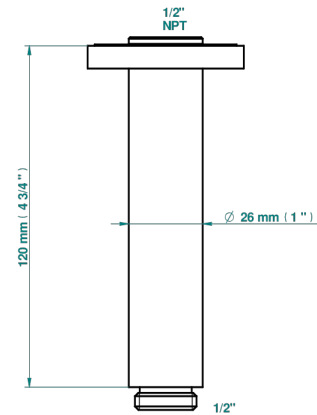

Ø 30 mm (1.18 ")