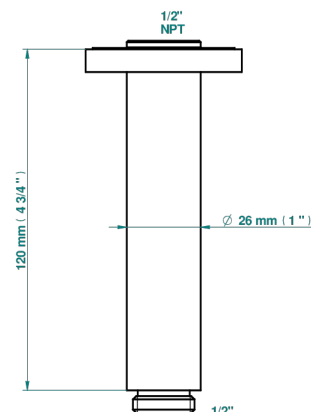

Ø 30 mm (1.18")