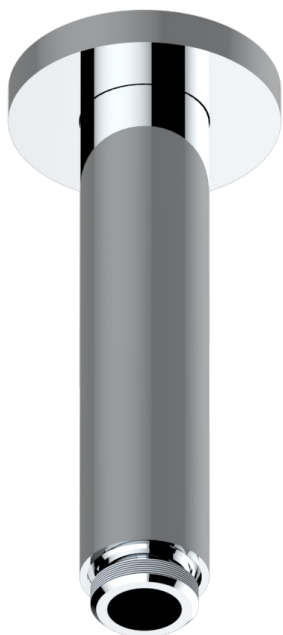

MONTAIGNE VENUS WHITE MARBLE

G3V-82V/US

THG®
PARIS

Vertical shower arm ceiling mounted 1/2" connection