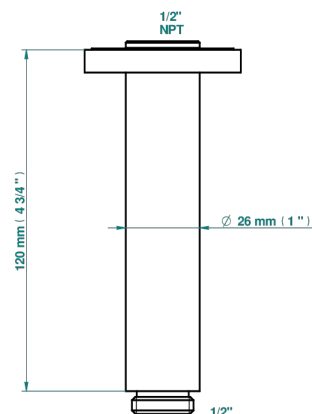

Ø 30 mm (1.18 ")