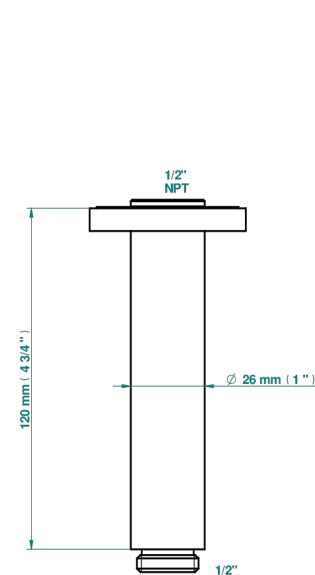

MONTAIGNE LEONARDO GREY MARBLE WITH LEVER HANDLES

G3U-82V/US

Vertical shower arm ceiling mounted 1/2" connection

Ø 30 mm (1.18 ")

17725

10/01/2023

CHARACTERISTIC

- Montaigne Leonardo Grey marble with lever handles
- Vertical shower arm ceiling mounted 1/2" connection

AVAILABLE FINITIONS

Black ceram - D30
Blush PVD - H62
Brass color PVD - H49
Brown bronze color PVD - F33
Chrome polished - A02
Chrome polished / gold polished - G02

Copper antique matt, coated - H07
Gold color PVD - H52
Gold mat - F07
Gold polished - F01
Graphite PVD - H64
Light coated bronze - D01

Matt Umber PVD - H67
Matt blush PVD - H60
Matt brass color PVD - H50
Matt brown bronze color PVD - F34
Matt chrome (American satin) - C02
Matt gold color PVD - H53

Matt graphite PVD - H65
Matt nickel (American satin) - C01
Matt nickel color PVD - H56
Nickel antique / Sovereign - H28
Nickel color PVD - H55
Nickel polished - B01

Soft gold - F30
Soft matt gold - F31
Umber PVD - H66