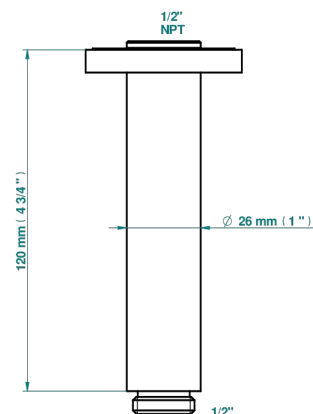

Ø 30 mm (1.18 ")