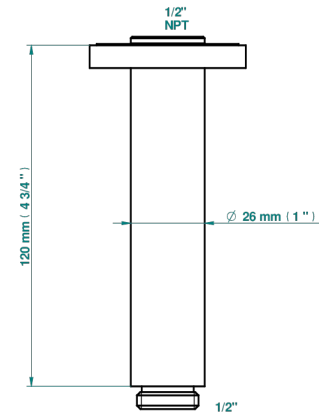

Ø 30 mm (1.18")