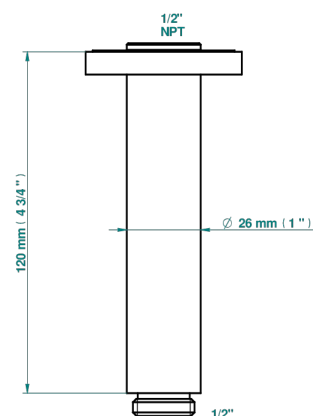

Ø 30 mm (1.18 ")