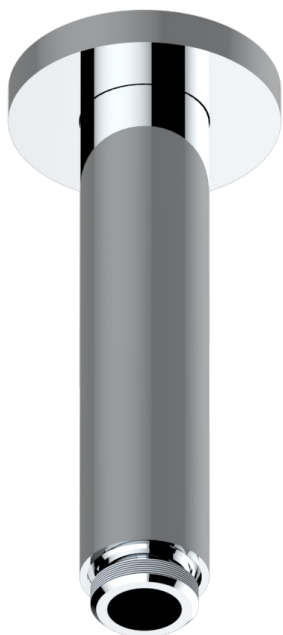

POMME CLEAR SATINY CRYSTAL

A42-82V/US

THG®
PARIS

Vertical shower arm ceiling mounted 1/2" connection